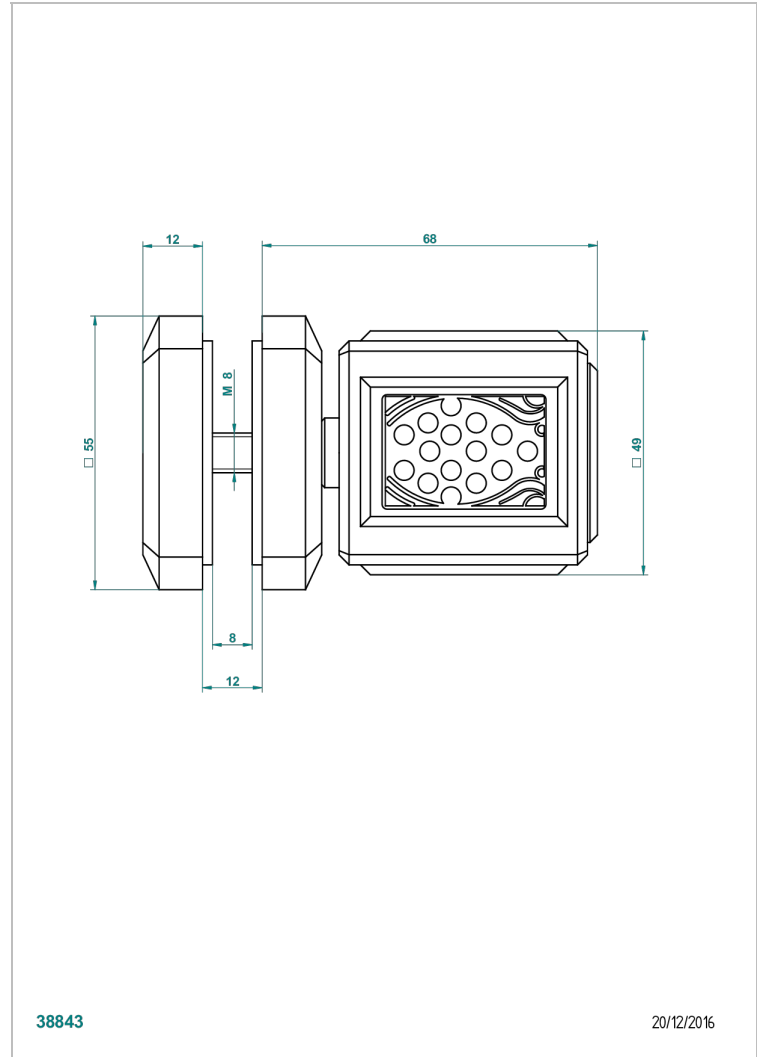

# METROPOLIS BLACK CRYSTAL

A2L-639V

Large door knob

THG<sup>®</sup>  
PARIS

## CHARACTERISTIC

- Métropolis Black crystal
- Large door knob