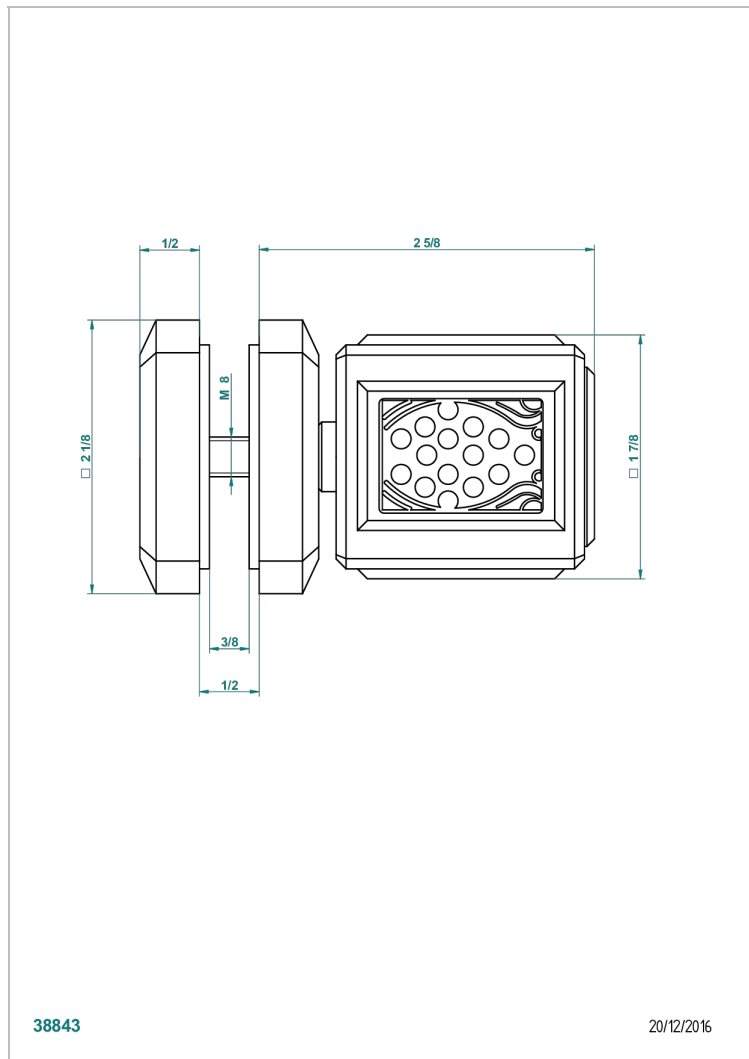

METROPOLIS BLACK CRYSTAL

A2L-639V

Large door knob

CHARACTERISTIC

- Métropolis Black crystal
- Large door knob

AVAILABLE FINITIONS

Antique nickel - H28
Black ceram - D30
Blush PVD - H62
Brass color PVD - H49
Brown bronze color PVD - F33
Gold color PVD - H52