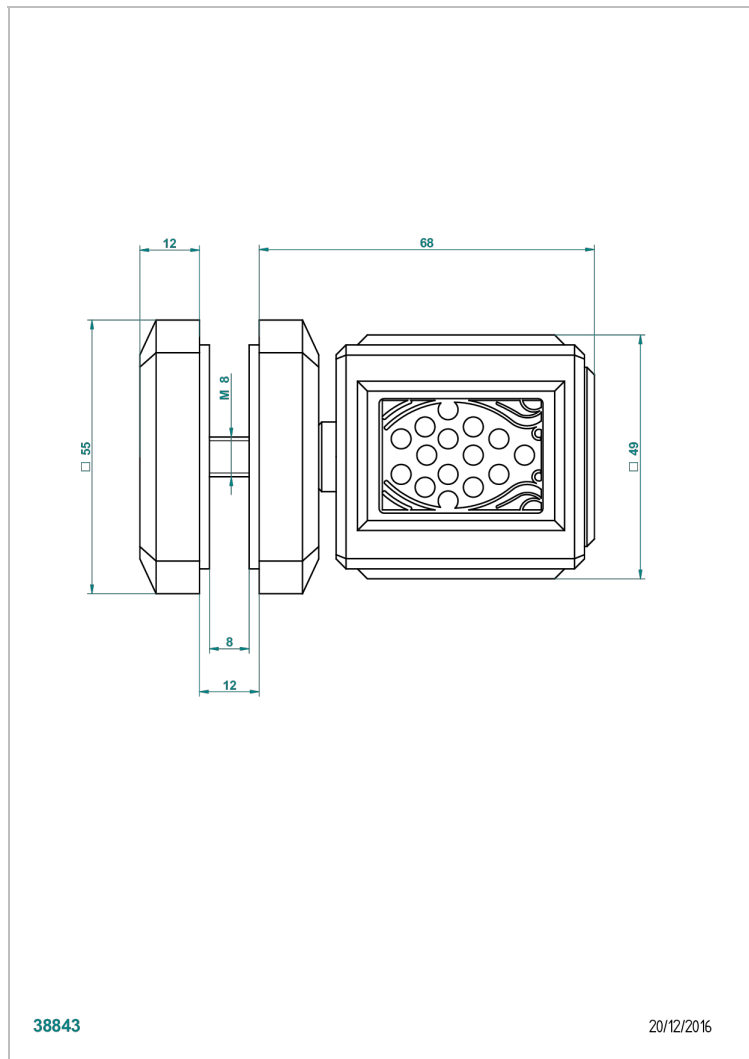

METROPOLIS BLACK CRYSTAL

A2L-639V

Large door knob

THG[®]
PARIS

CHARACTERISTIC

- Métropolis Black crystal
- Large door knob

AVAILABLE FINITIONS

Antique nickel - H28
Black ceram - D30
Blush PVD - H62
Brass color PVD - H49
Brown bronze color PVD - F33
Gold color PVD - H52