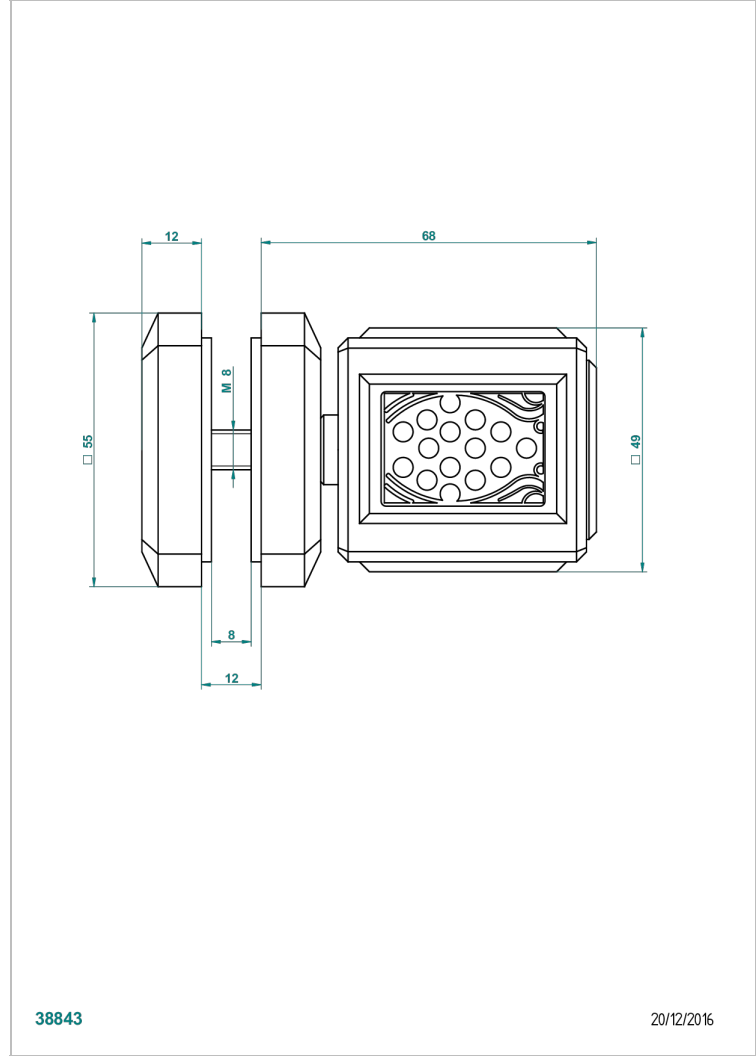

METROPOLIS BLACK CRYSTAL

A2L-639V

Large door knob

THG[®]
PARIS

38843

20/12/2016

CHARACTERISTIC

- Métropolis Black crystal
- Large door knob

AVAILABLE FINITIONS

Antique nickel - H28
Black ceram - D30
Blush PVD - H62
Brass color PVD - H49
Brown bronze color PVD - F33
Gold color PVD - H52

Graphite PVD - H64
Matt Umber PVD - H67
Matt blush PVD - H60
Matt brass color PVD - H50
Matt brown bronze color PVD - F34
Matt chrome - C02