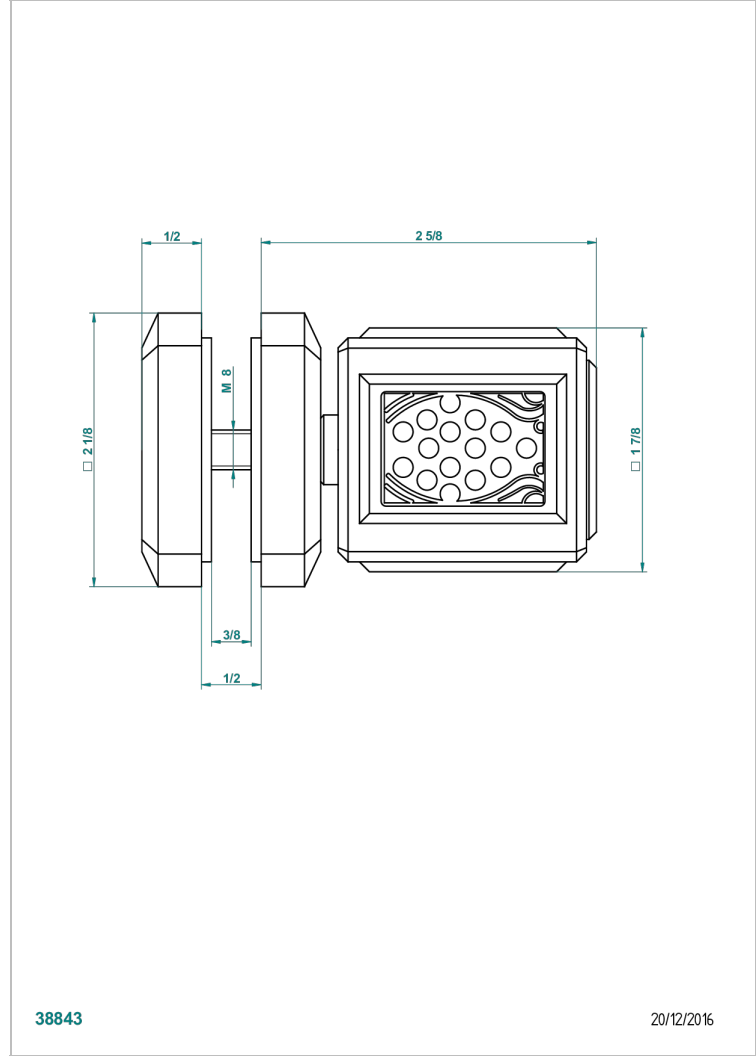

METROPOLIS BLACK CRYSTAL

A2L-639V

Large door knob

38843

20/12/2016

CHARACTERISTIC

- Métropolis Black crystal
- Large door knob

AVAILABLE FINITIONS