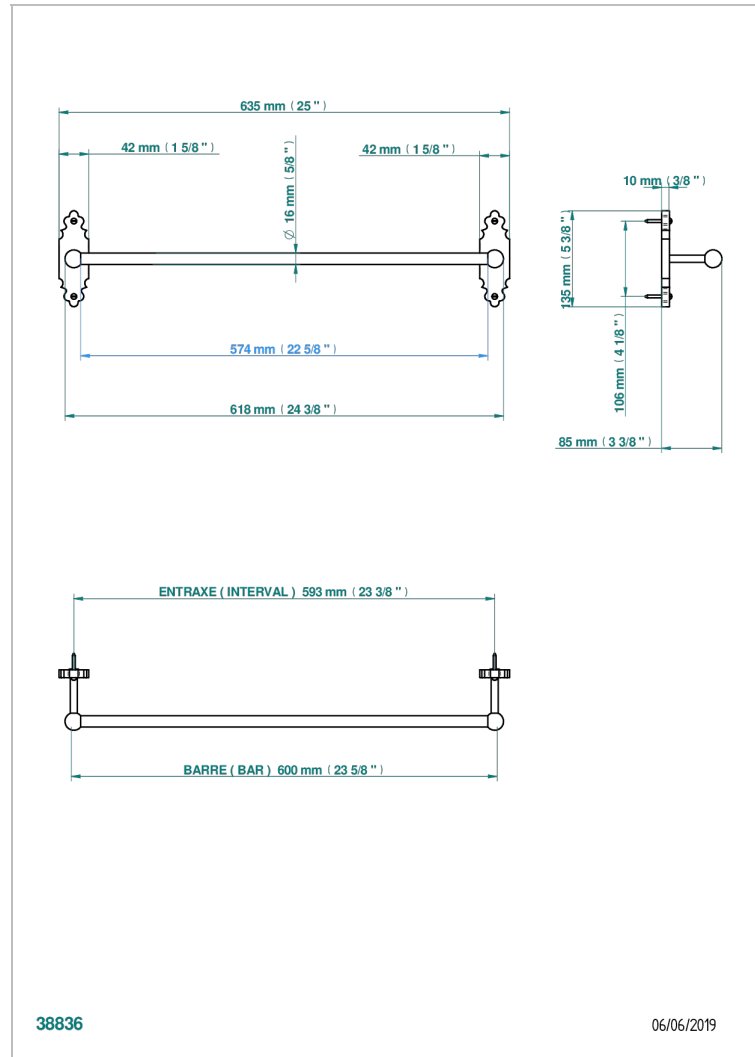

# 1900 WITH LEVER HANDLES

G28-514/60

Towel bar, 24" long

## CHARACTERISTIC

- 1900 with lever handles
- Towel bar, 24" long