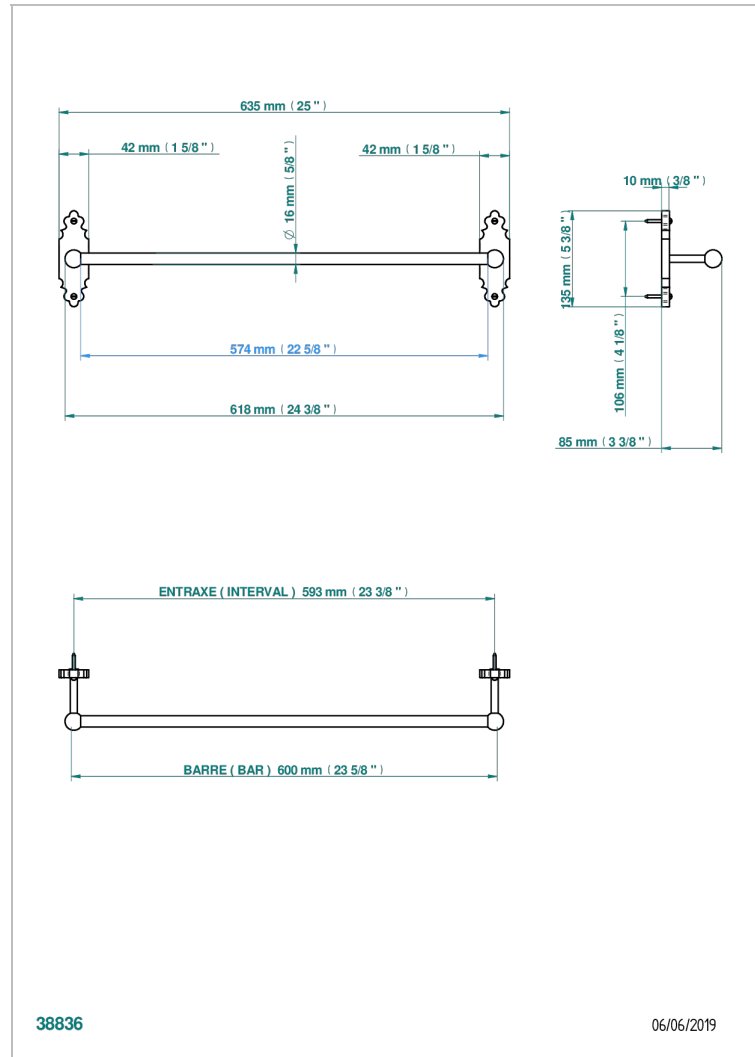

# 1900 WITH LEVER

G28-514/60

Single towel rail, fixed rail, length: 600 mm

## CHARACTERISTIC

- 1900 with lever
- Single towel rail, fixed rail, length: 600 mm