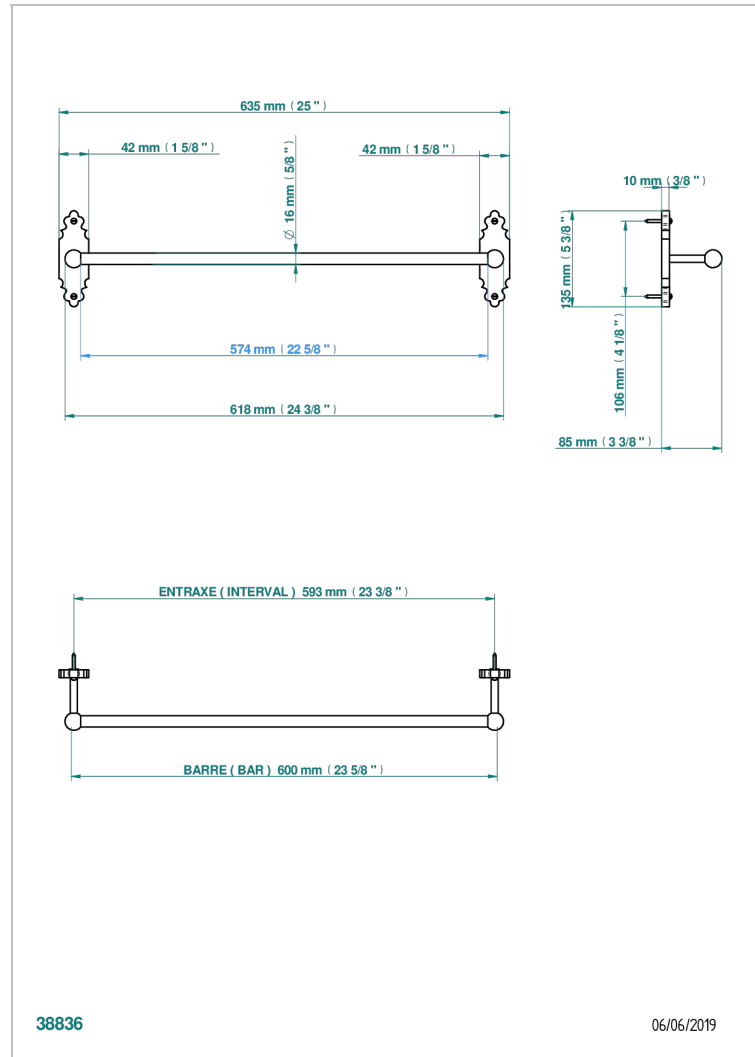

1900 WITH LEVER

G28-514/60

Single towel rail, fixed rail, length: 600 mm

CHARACTERISTIC

- 1900 with lever
- Single towel rail, fixed rail, length: 600 mm

AVAILABLE FINITIONS

Antique nickel - H28
Black ceram - D30
Blush PVD - H62
Brass color PVD - H49
Brown bronze color PVD - F33
Gold color PVD - H52