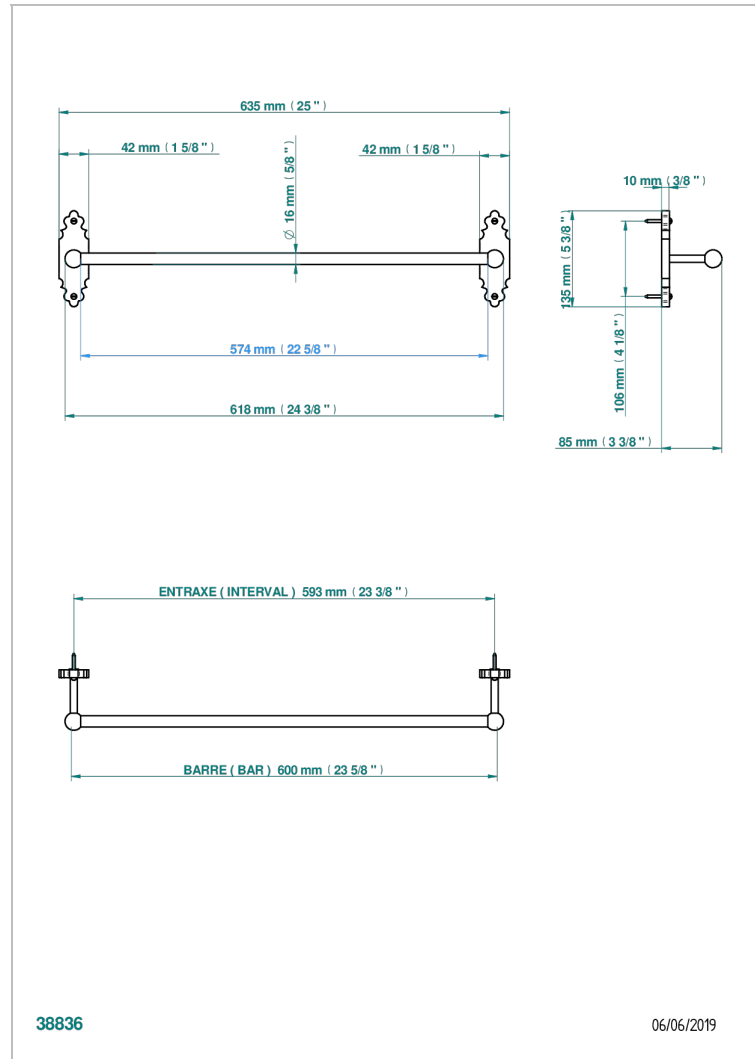

1900 WITH LEVER

G28-514/60

Single towel rail, fixed rail, length: 600 mm

CHARACTERISTIC

- 1900 with lever
- Single towel rail, fixed rail, length: 600 mm

AVAILABLE FINITIONS

Antique nickel - H28
Black ceram - D30
Blush PVD - H62
Brass color PVD - H49
Brown bronze color PVD - F33
Gold color PVD - H52