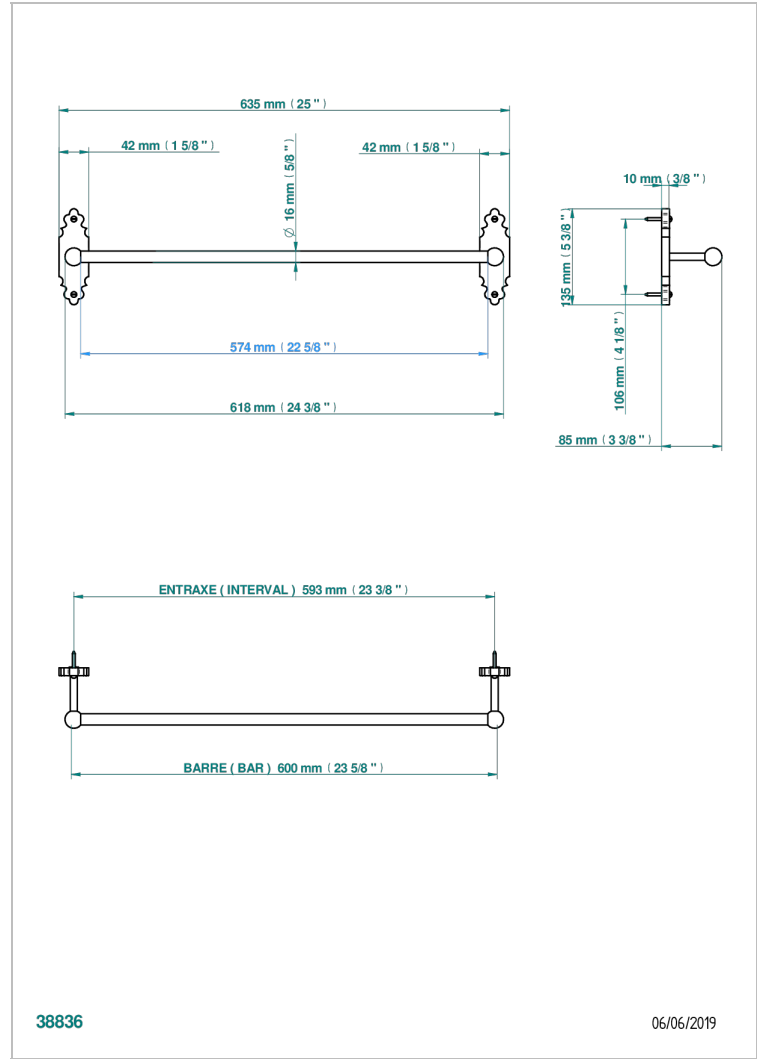

1900

G25-514/60

Towel bar, 24" long

CHARACTERISTIC

- 1900
- Towel bar, 24" long

AVAILABLE FINITIONS

Black ceram - D30
Blush PVD - H62
Brass color PVD - H49
Brown bronze color PVD - F33
Chrome polished - A02
Chrome polished / gold polished - G02