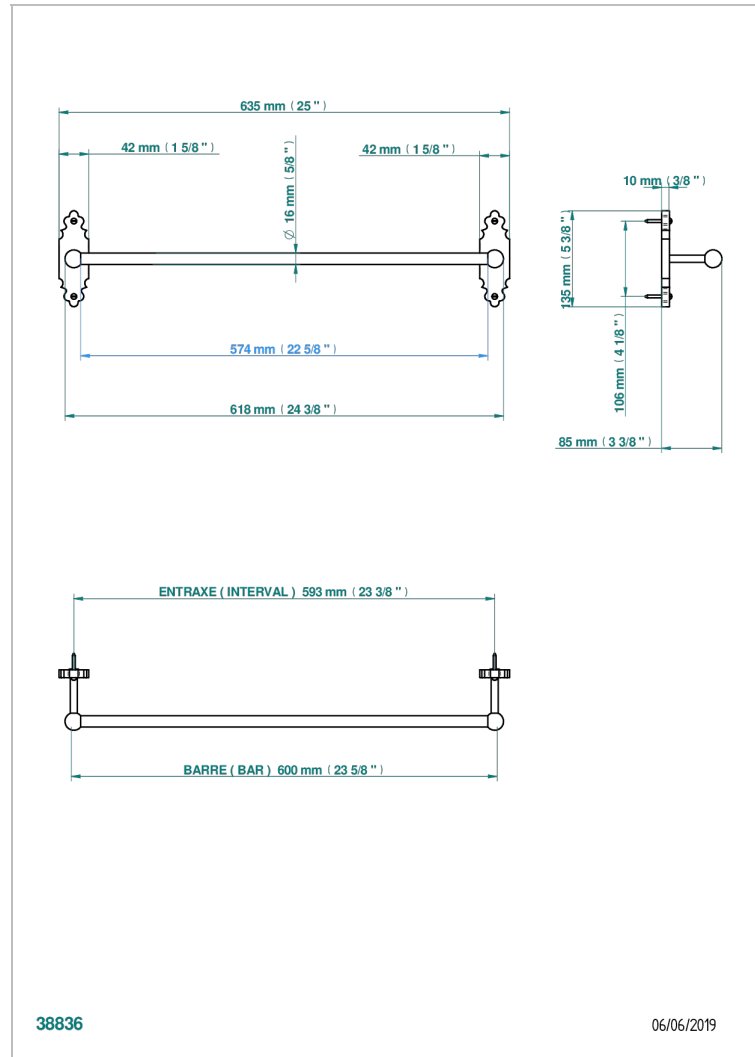

1900

G25-514/60

Single towel rail, fixed rail, length: 600 mm

CHARACTERISTIC

- 1900
- Single towel rail, fixed rail, length: 600 mm

AVAILABLE FINITIONS

Antique nickel - H28
Black ceram - D30
Blush PVD - H62
Brass color PVD - H49
Brown bronze color PVD - F33
Gold color PVD - H52