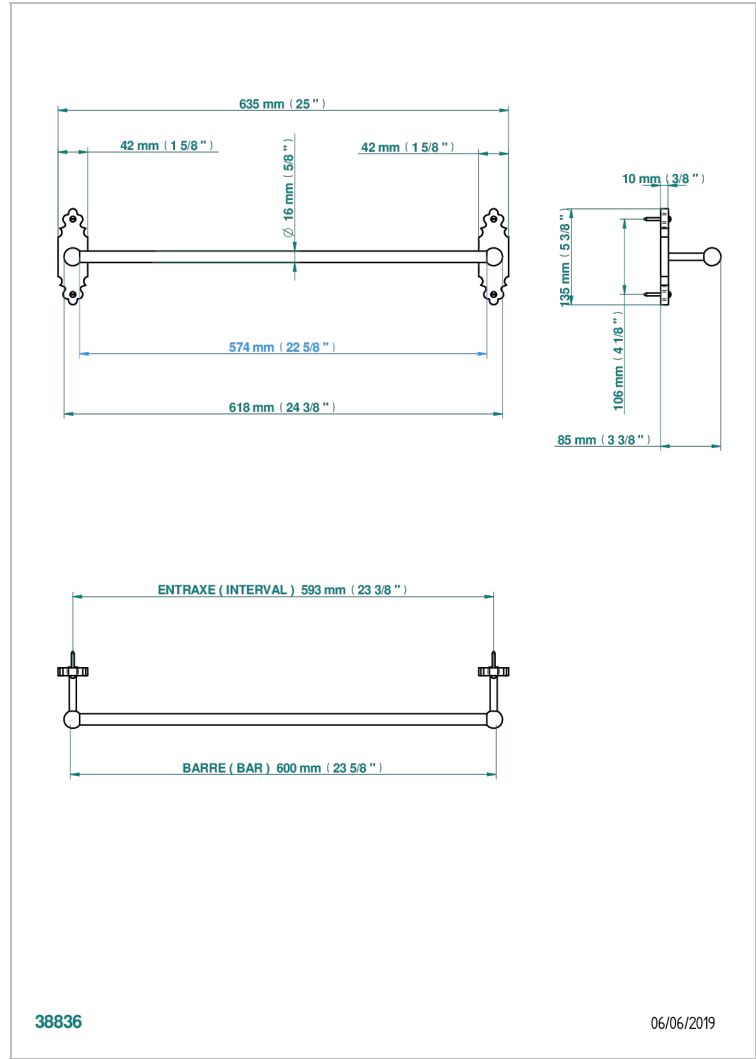

# 1900

G25-514/60

Single towel rail, fixed rail, length: 600 mm

38836

06/06/2019

## CHARACTERISTIC

- 1900
- Single towel rail, fixed rail, length: 600 mm