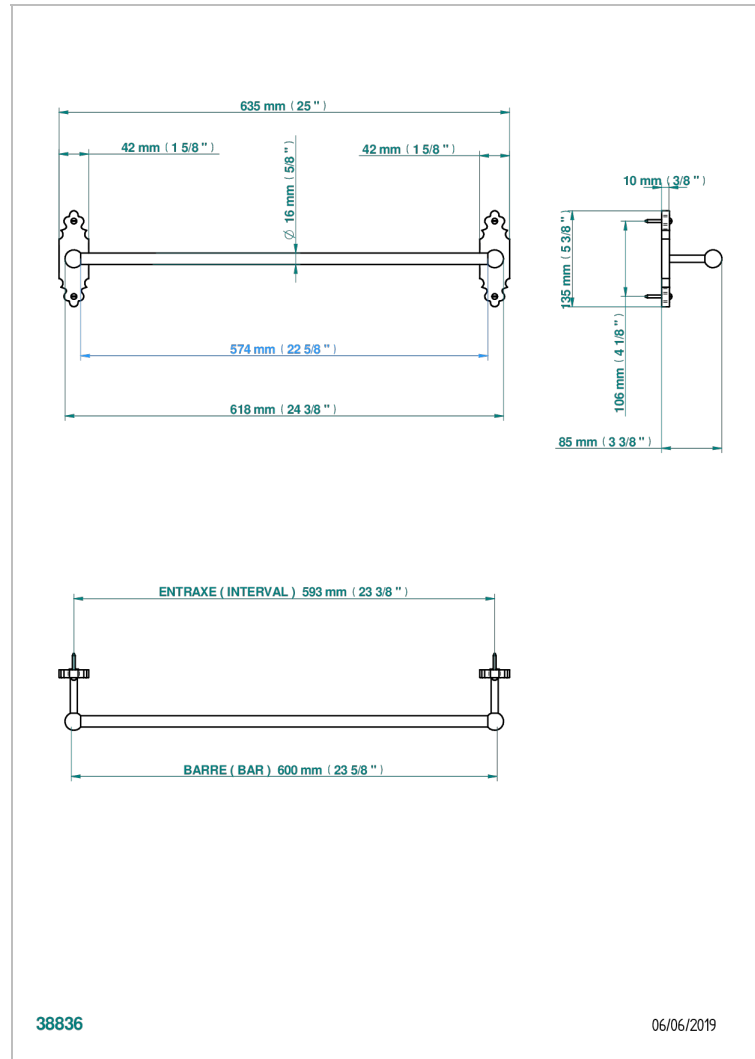

1900

G25-514/60

Single towel rail, fixed rail, length: 600 mm

CHARACTERISTIC

- 1900
- Single towel rail, fixed rail, length: 600 mm

AVAILABLE FINITIONS

Antique nickel - H28
Black ceram - D30
Blush PVD - H62
Brass color PVD - H49
Brown bronze color PVD - F33
Gold color PVD - H52