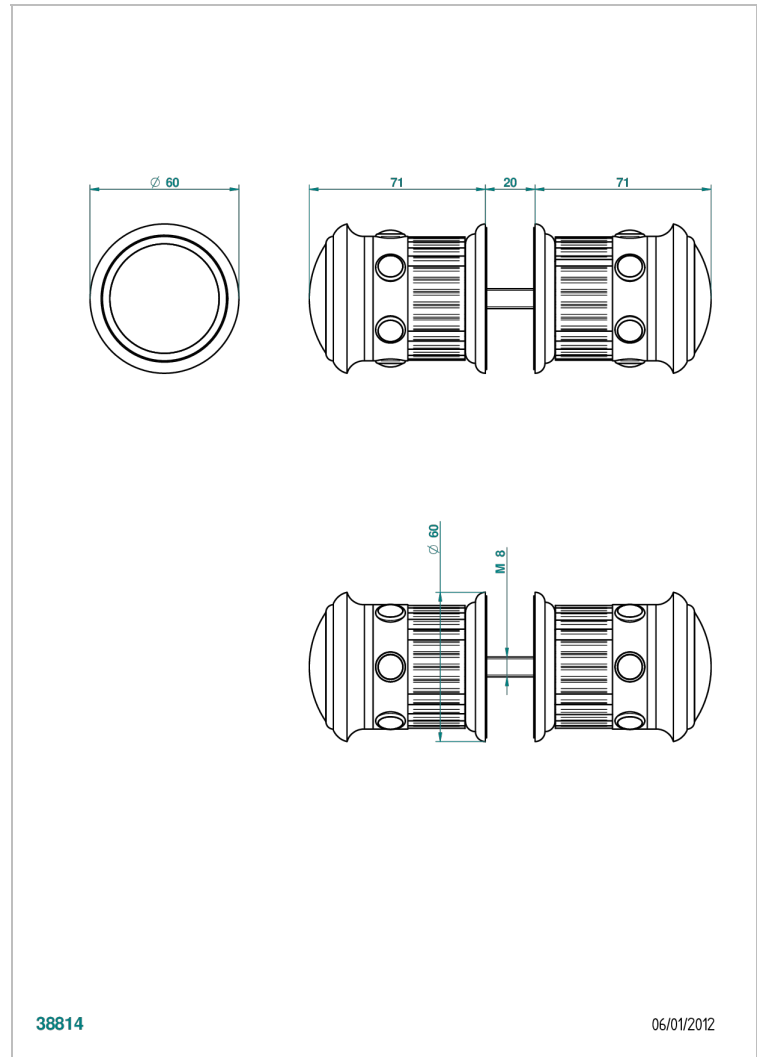

TROCADERO MALACHITE

U7A-638V

Pair of large knobs

THG[®]
PARIS

38814

06/01/2012

CHARACTERISTIC

- Trocadéro Malachite
- Pair of large knobs