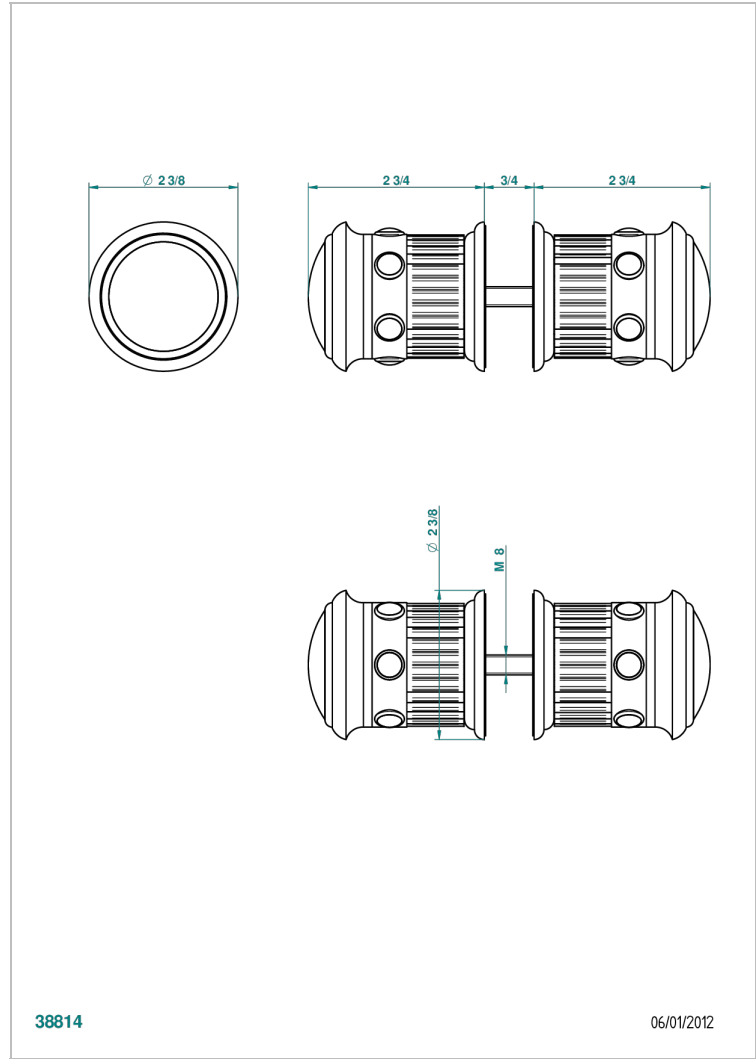

# TROCADERO MALACHITE

U7A-638V

Pair of large knobs

THG<sup>®</sup>  
PARIS

38814

06/01/2012

## CHARACTERISTIC

- Trocadéro Malachite
- Pair of large knobs