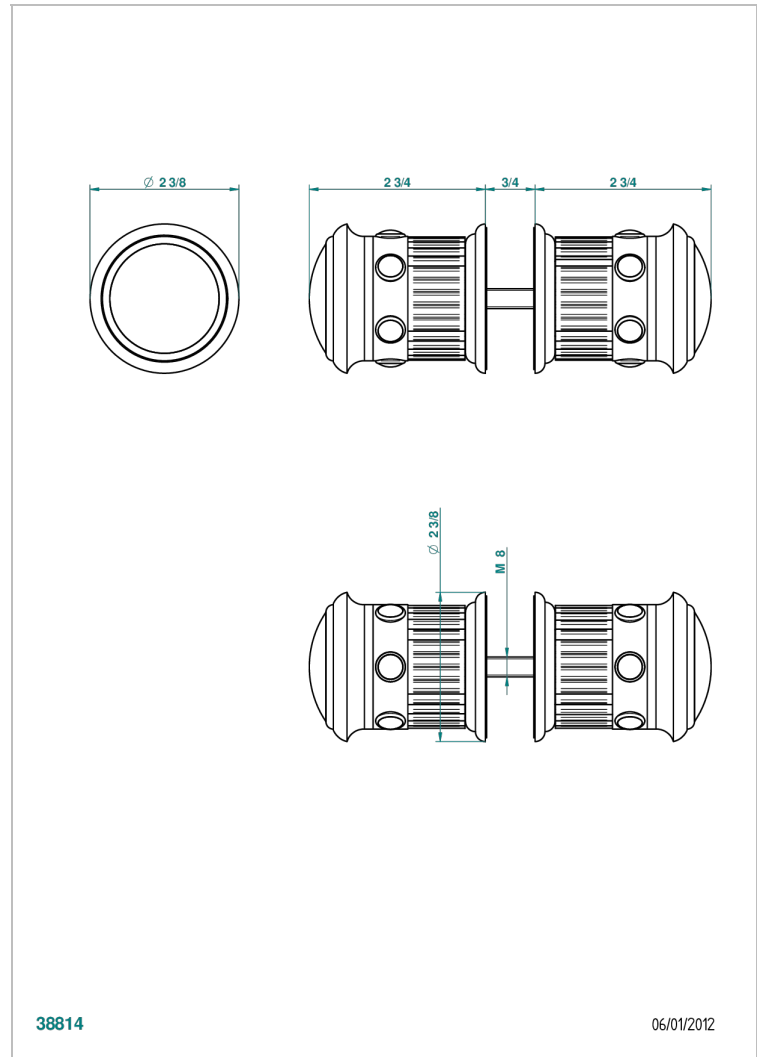

# TROCADERO MALACHITE

U7A-638V

Pair of large door knobs

THG<sup>®</sup>  
PARIS

38814

06/01/2012

## CHARACTERISTIC

- Trocadéro Malachite
- Pair of large door knobs