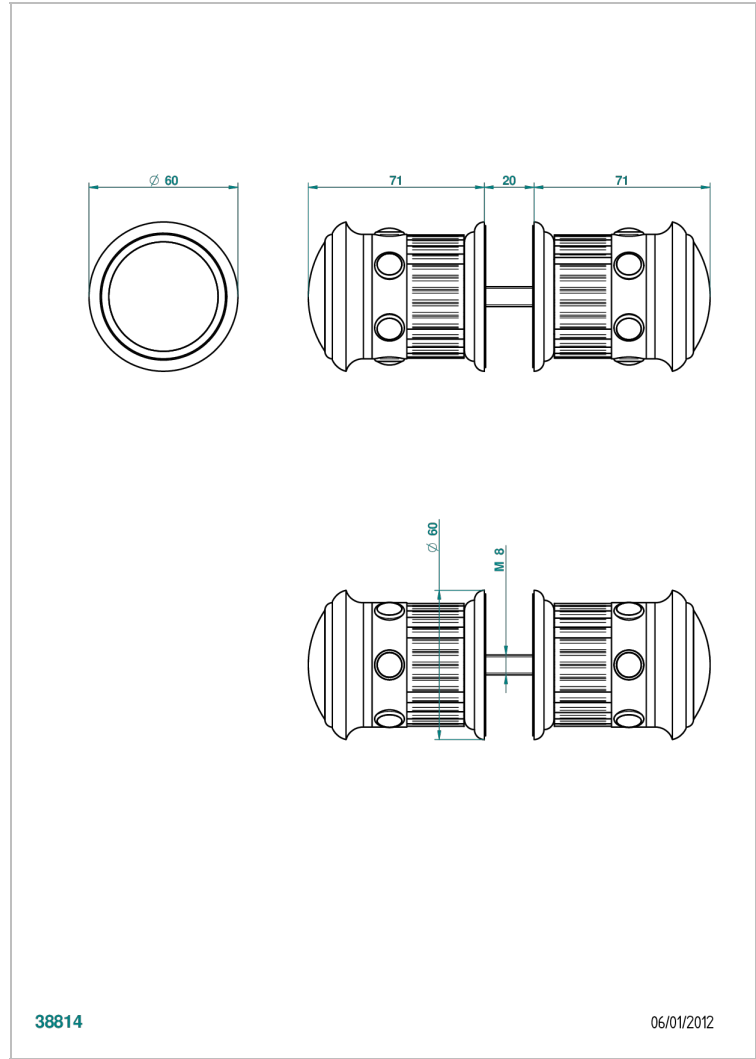

TROCADERO MALACHITE

U7A-638V

Pair of large door knobs

THG[®]
PARIS

38814

06/01/2012

CHARACTERISTIC

- Trocadéro Malachite
- Pair of large door knobs

AVAILABLE FINITIONS

Antique nickel - H28
Black ceram - D30
Blush PVD - H62
Brass color PVD - H49
Brown bronze color PVD - F33
Gold color PVD - H52

Graphite PVD - H64
Matt Umber PVD - H67
Matt blush PVD - H60
Matt brass color PVD - H50
Matt brown bronze color PVD - F34
Matt chrome - C02