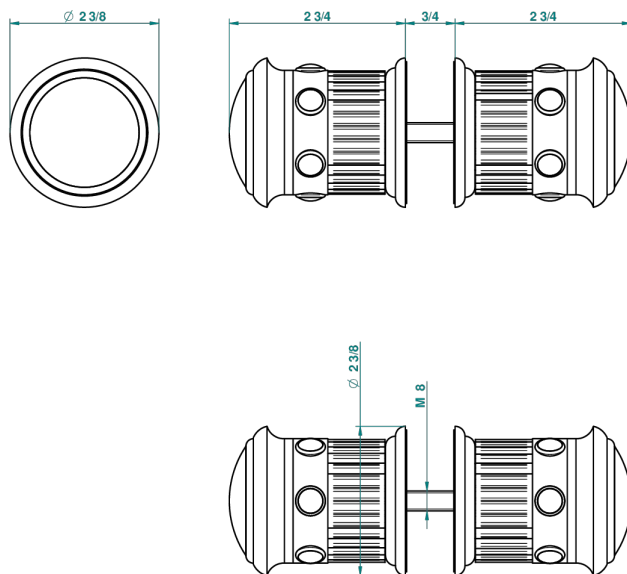

TROCADERO MALACHITE

U7A-638V

Pair of large door knobs

THG[®]
PARIS

38814

06/01/2012

CHARACTERISTIC

- Trocadéro Malachite
- Pair of large door knobs