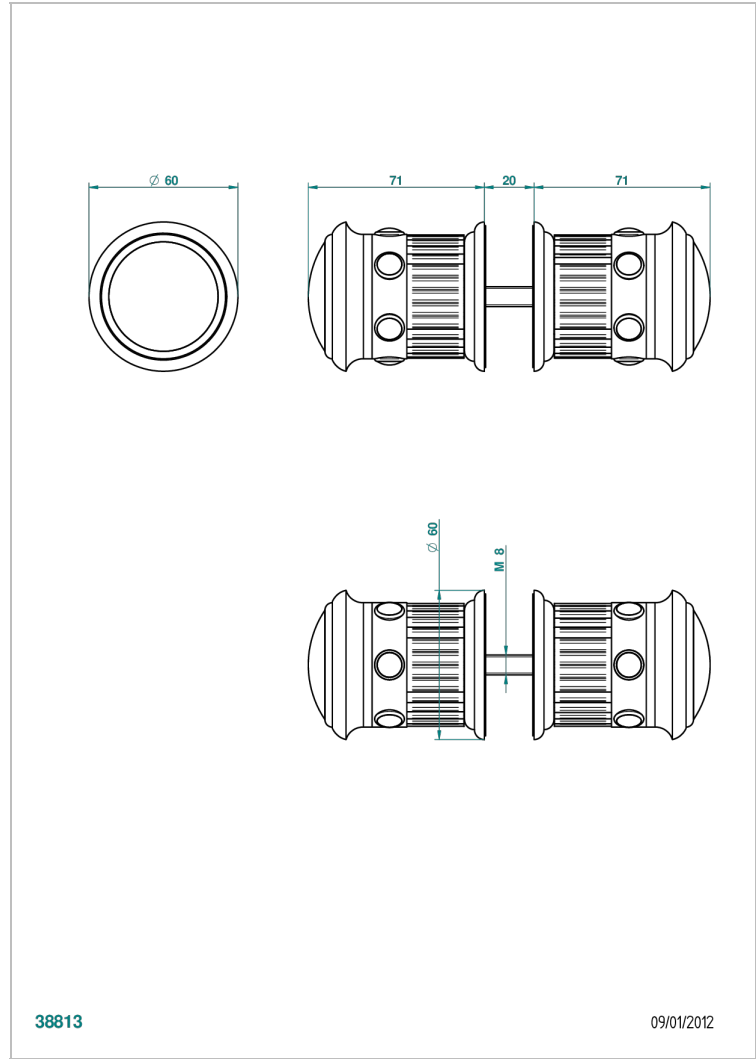

TROCADERO LAPIS LAZULI

U7B-638V

Pair of large knobs

THG[®]
PARIS

CHARACTERISTIC

- Trocadéro Lapis Lazuli
- Pair of large knobs

AVAILABLE FINITIONS

Black ceram - D30
Blush PVD - H62
Brass color PVD - H49
Brown bronze color PVD - F33
Chrome polished - A02
Chrome polished / gold polished - G02

Matt nickel color PVD - H56
Nickel antique / Sovereign - H28
Nickel color PVD - H55
Nickel polished - B01
Soft gold - F30
Soft matt gold - F31

Umber PVD - H66