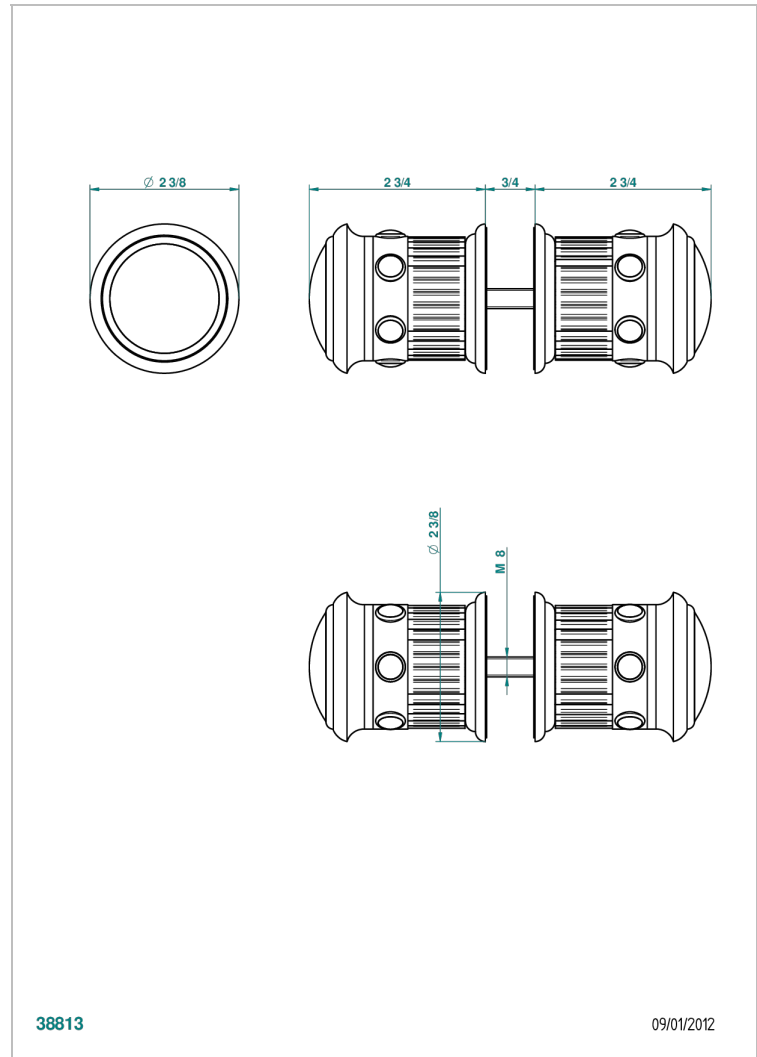

TROCADERO LAPIS LAZULI

U7B-638V

Pair of large knobs

THG[®]
PARIS

CHARACTERISTIC

- Trocadéro Lapis Lazuli
- Pair of large knobs

AVAILABLE FINITIONS

Black ceram - D30
Blush PVD - H62
Brass color PVD - H49
Brown bronze color PVD - F33
Chrome polished - A02
Chrome polished / gold polished - G02