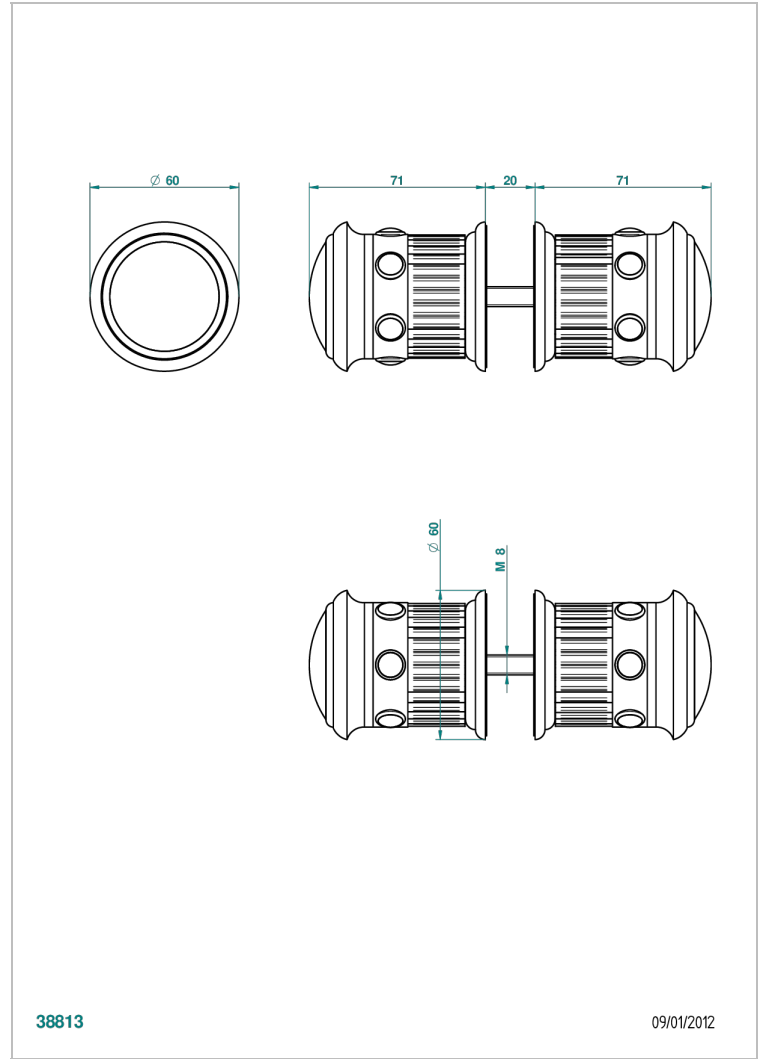

TROCADERO LAPIS LAZULI

U7B-638V

Pair of large door knobs

THG[®]
PARIS

38813

09/01/2012

CHARACTERISTIC

- Trocadéro Lapis Lazuli
- Pair of large door knobs

AVAILABLE FINITIONS

Antique nickel - H28
Black ceram - D30
Blush PVD - H62
Brass color PVD - H49
Brown bronze color PVD - F33
Gold color PVD - H52

Graphite PVD - H64
Matt Umber PVD - H67
Matt blush PVD - H60
Matt brass color PVD - H50
Matt brown bronze color PVD - F34
Matt chrome - C02