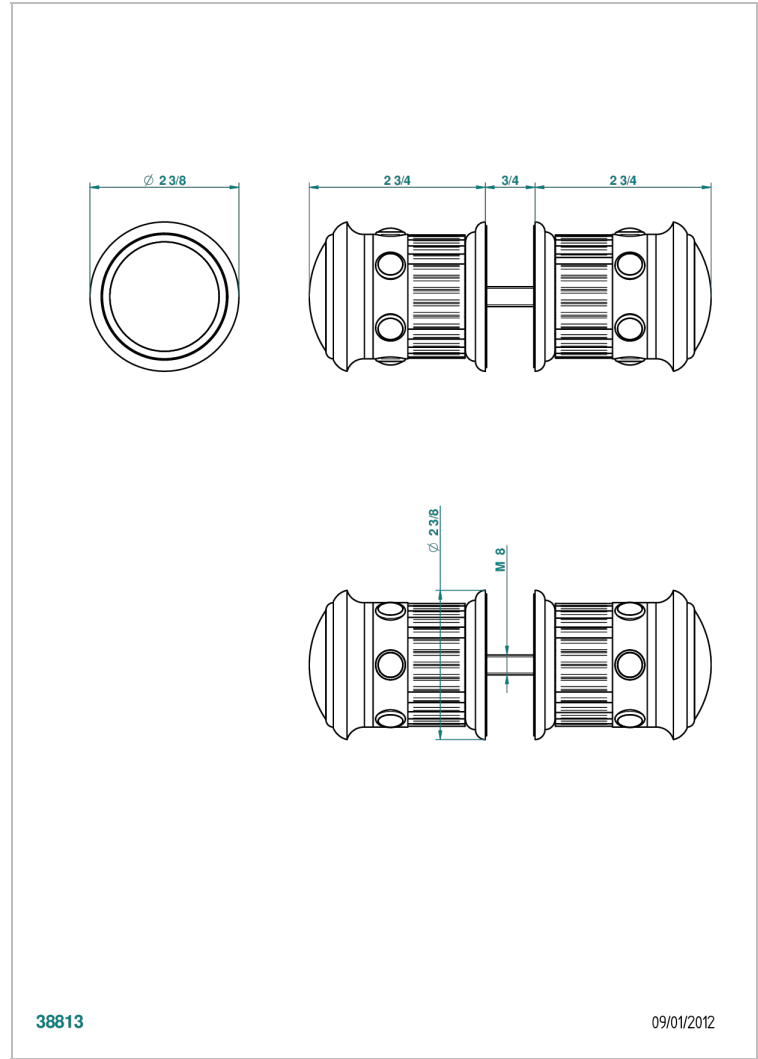

TROCADERO LAPIS LAZULI

U7B-638V

Pair of large door knobs

THG[®]
PARIS

CHARACTERISTIC

- Trocadéro Lapis Lazuli
- Pair of large door knobs

AVAILABLE FINITIONS

Antique nickel - H28
Black ceram - D30
Blush PVD - H62
Brass color PVD - H49
Brown bronze color PVD - F33
Gold color PVD - H52