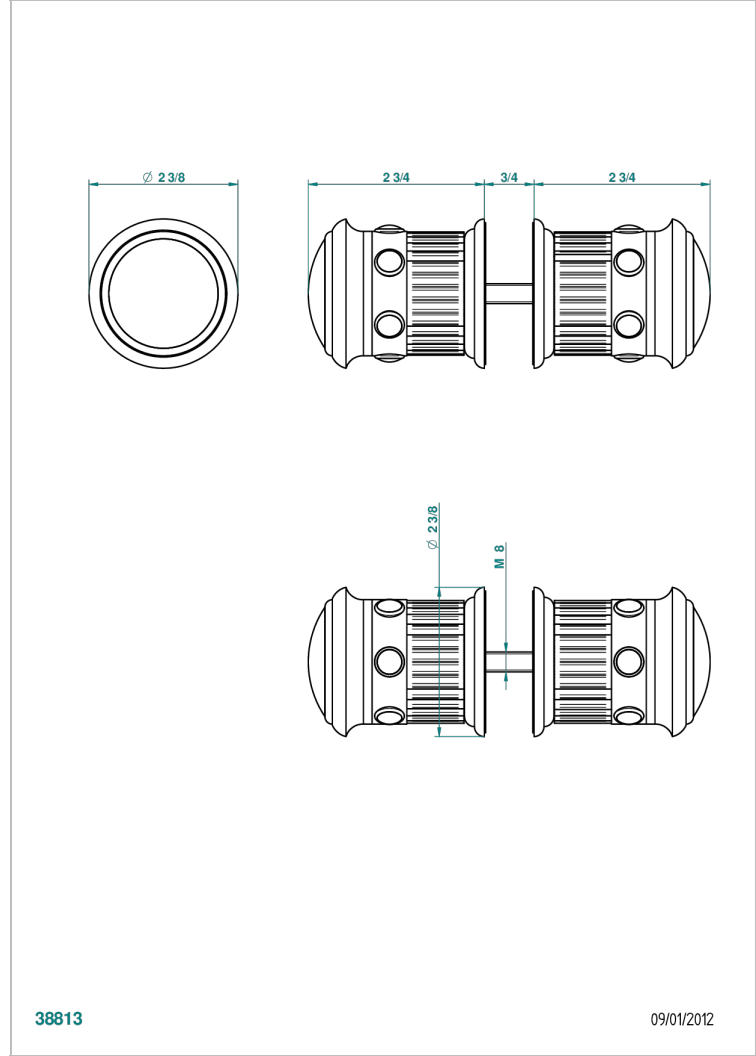

TROCADERO LAPIS LAZULI

U7B-638V

Pair of large door knobs

THG[®]
PARIS

38813

09/01/2012

CHARACTERISTIC

- Trocadéro Lapis Lazuli
- Pair of large door knobs

AVAILABLE FINITIONS

Antique nickel - H28
Black ceram - D30
Blush PVD - H62
Brass color PVD - H49
Brown bronze color PVD - F33
Gold color PVD - H52

Graphite PVD - H64
Matt Umber PVD - H67
Matt blush PVD - H60
Matt brass color PVD - H50
Matt brown bronze color PVD - F34
Matt chrome - C02