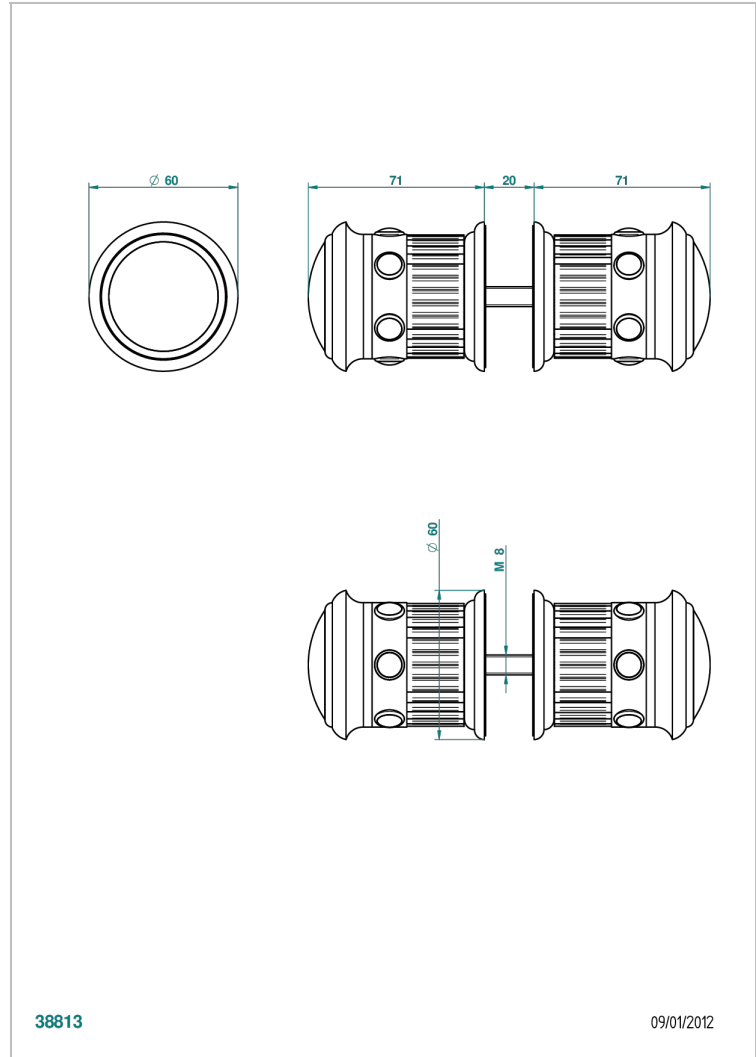

TROCADERO LAPIS LAZULI

U7B-638V

Pair of large door knobs

THG[®]
PARIS

38813

09/01/2012

CHARACTERISTIC

- Trocadéro Lapis Lazuli
- Pair of large door knobs

AVAILABLE FINITIONS

Antique nickel - H28
Black ceram - D30
Blush PVD - H62
Brass color PVD - H49
Brown bronze color PVD - F33
Gold color PVD - H52

Graphite PVD - H64
Matt Umber PVD - H67
Matt blush PVD - H60
Matt brass color PVD - H50
Matt brown bronze color PVD - F34
Matt chrome - C02