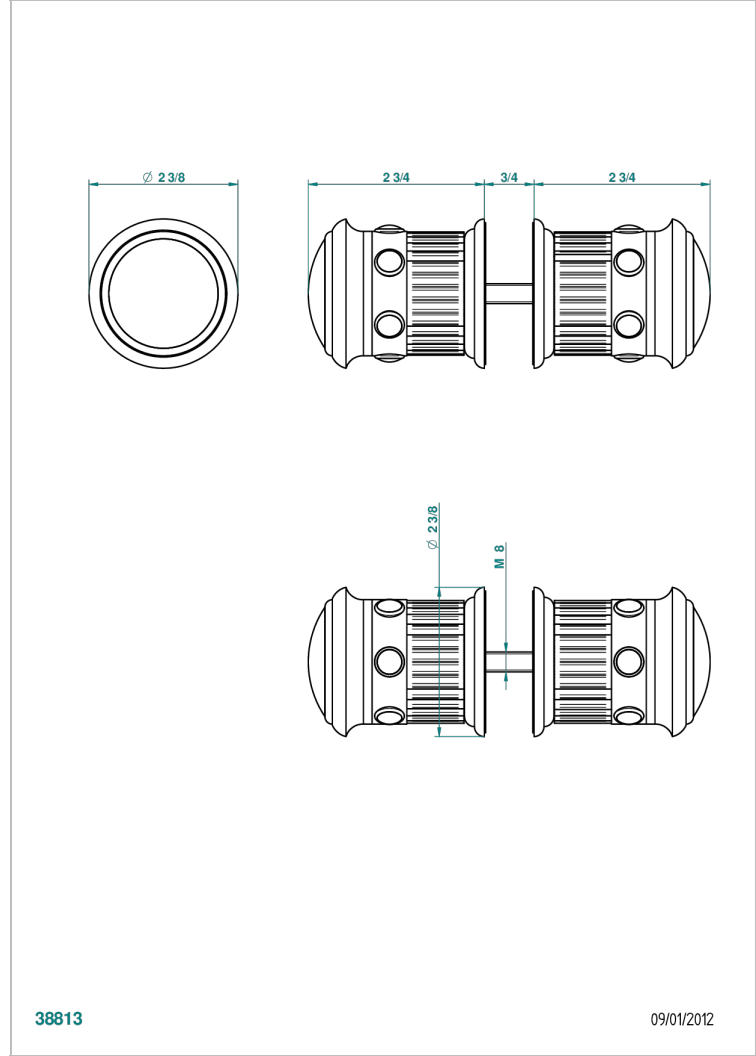

TROCADERO LAPIS LAZULI

U7B-638V

Pair of large door knobs

THG®
PARIS

38813

09/01/2012

CHARACTERISTIC

- Trocadéro Lapis Lazuli
- Pair of large door knobs

AVAILABLE FINITIONS

Antique nickel - H28
Black ceram - D30
Blush PVD - H62
Brass color PVD - H49
Brown bronze color PVD - F33
Gold color PVD - H52

Graphite PVD - H64
Matt Umber PVD - H67
Matt blush PVD - H60
Matt brass color PVD - H50
Matt brown bronze color PVD - F34
Matt chrome - C02

Matt gold - F07
Matt gold color PVD - H53
Matt graphite PVD - H65
Matt nickel (color finish) - C01
Matt nickel color PVD - H56
Nickel color PVD - H55

Polished chrome (color finish) - A02
Polished chrome / Polished gold (color finish) - G02
Polished gold (color finish) - F01
Polished nickel - B01
Soft gold - F30
Soft matt gold - F31
Umber PVD - H66