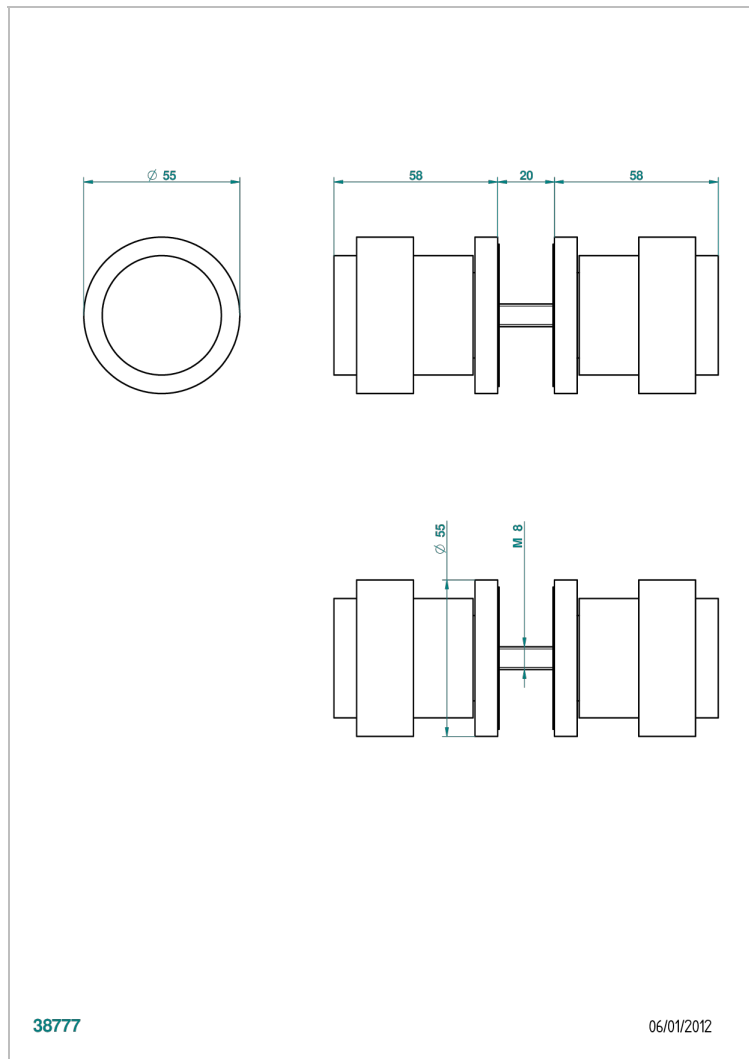

DIPLOMATE SMOOTH RINGS

U4A-638V

大号按钮 (一对)

THG[®]
PARIS

特色

- Diplomat Smooth rings
- 大号按钮 (一对)

可选饰面

Black ceram - D30
Blush PVD - H62
Graphite PVD - H64
Matt Umber PVD - H67
Matt blush PVD - H60
Matt graphite PVD - H65