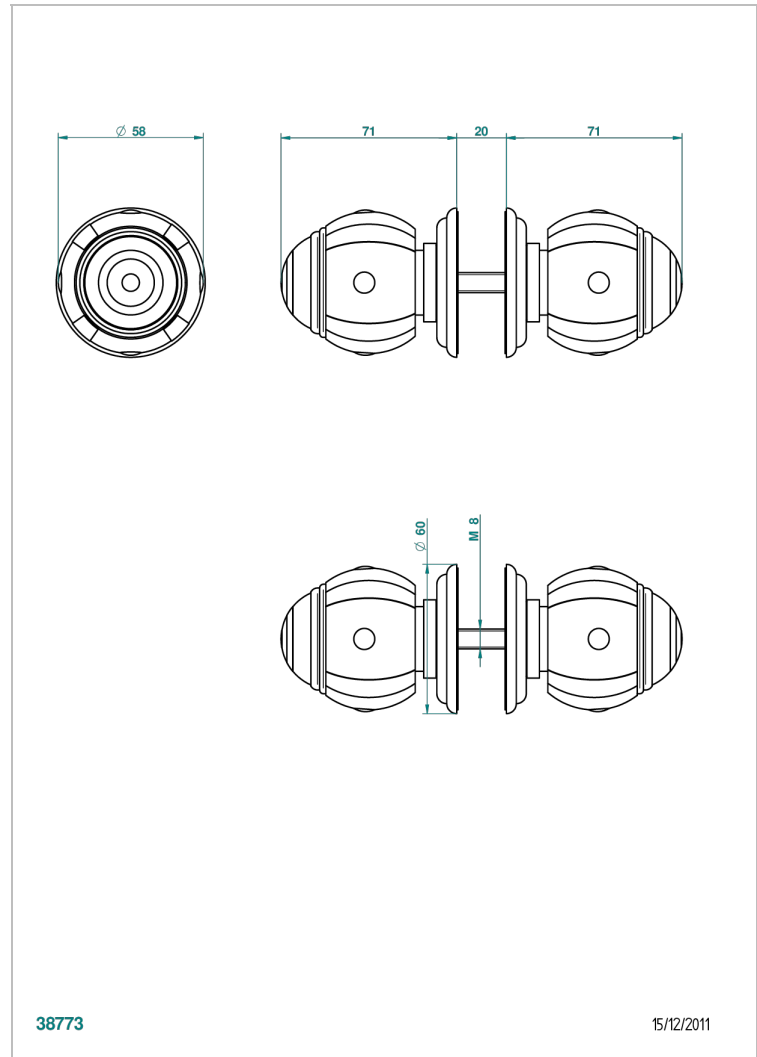

# ITHAQUE PLATINUM DECOR

A7B-638V

Pair of large knobs

THG<sup>®</sup>  
PARIS

## CHARACTERISTIC

- Ithaque Platinum decor
- Pair of large knobs