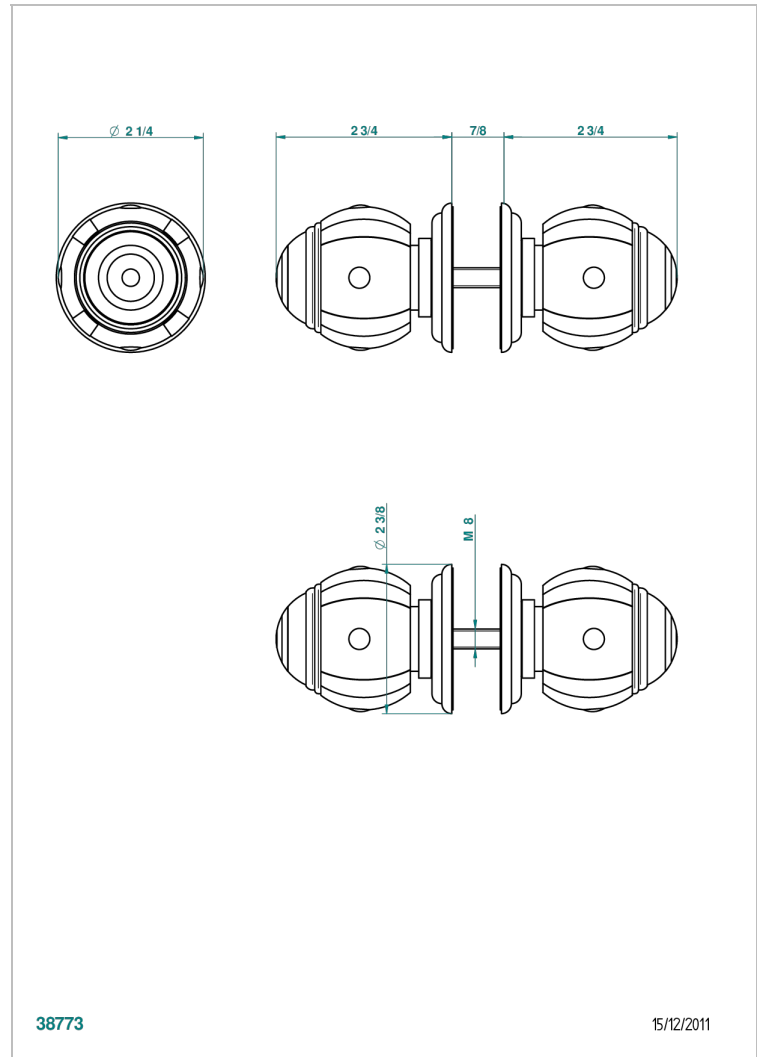

# ITHAQUE PLATINUM DECOR

A7B-638V

Pair of large knobs

THG<sup>®</sup>  
PARIS

## CHARACTERISTIC

- Ithaque Platinum decor
- Pair of large knobs