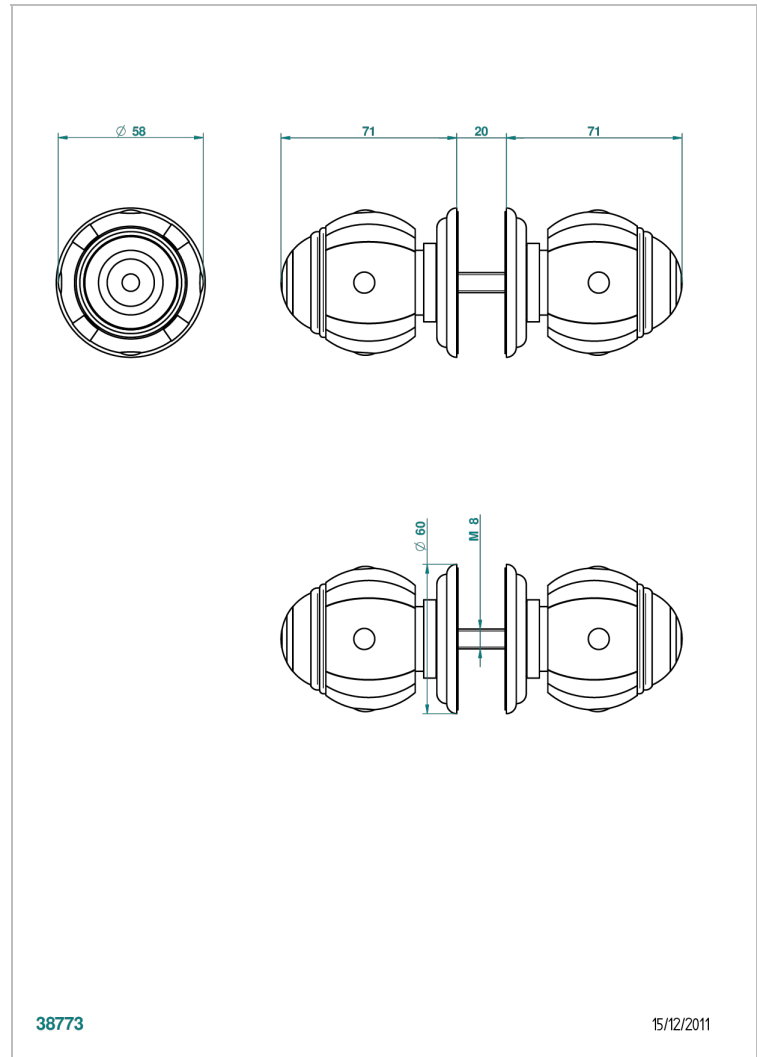

ITHAQUE PLATINUM DECOR

A7B-638V

Pair of large door knobs

THG[®]
PARIS

CHARACTERISTIC

- Ithaque Platinum decor
- Pair of large door knobs

AVAILABLE FINITIONS

Antique nickel - H28
Black ceram - D30
Blush PVD - H62
Brass color PVD - H49
Brown bronze color PVD - F33
Gold color PVD - H52

Nickel color PVD - H55
Polished chrome (color finish) - A02
Polished chrome / Polished gold (color finish) - G02
Polished gold (color finish) - F01
Polished nickel - B01
Soft gold - F30

Soft matt gold - F31
Umber PVD - H66
Varnished matt antique red copper (color finish) - H07