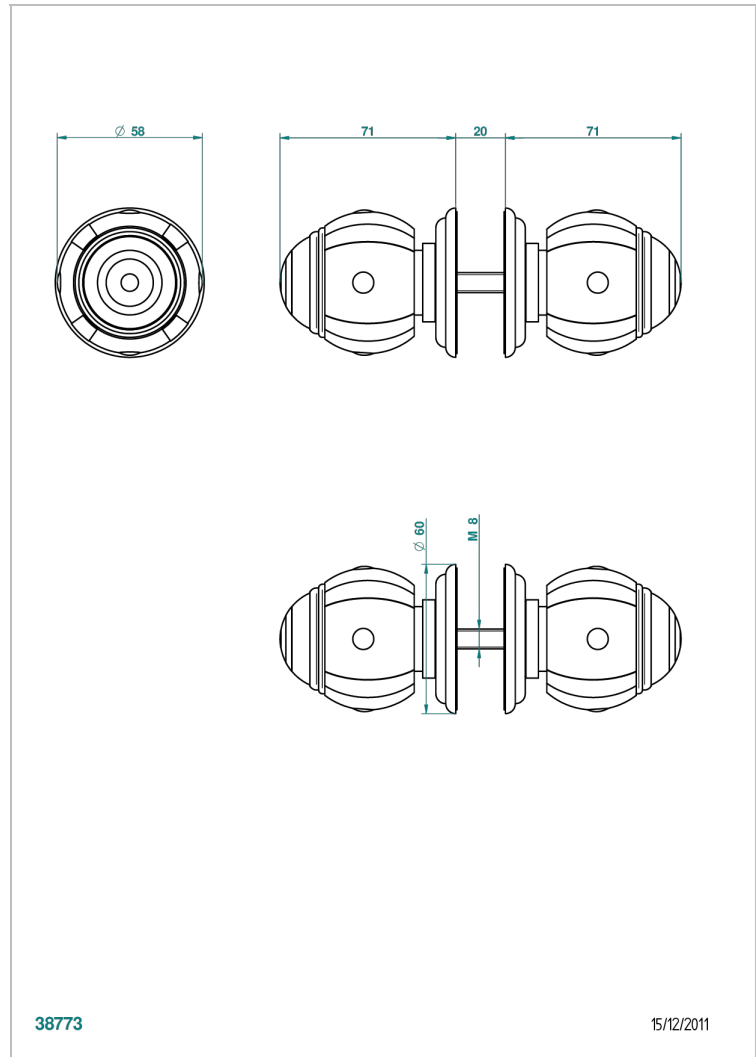

ITHAQUE PLATINUM DECOR

A7B-638V

Pair of large door knobs

THG[®]
PARIS

CHARACTERISTIC

- Ithaque Platinum decor
- Pair of large door knobs

AVAILABLE FINITIONS

Antique nickel - H28
Black ceram - D30
Blush PVD - H62
Brass color PVD - H49
Brown bronze color PVD - F33
Gold color PVD - H52

Nickel color PVD - H55
Polished chrome (color finish) - A02
Polished chrome / Polished gold (color finish) - G02
Polished gold (color finish) - F01
Polished nickel - B01
Soft gold - F30

Soft matt gold - F31
Umber PVD - H66
Varnished matt antique red copper (color finish) - H07