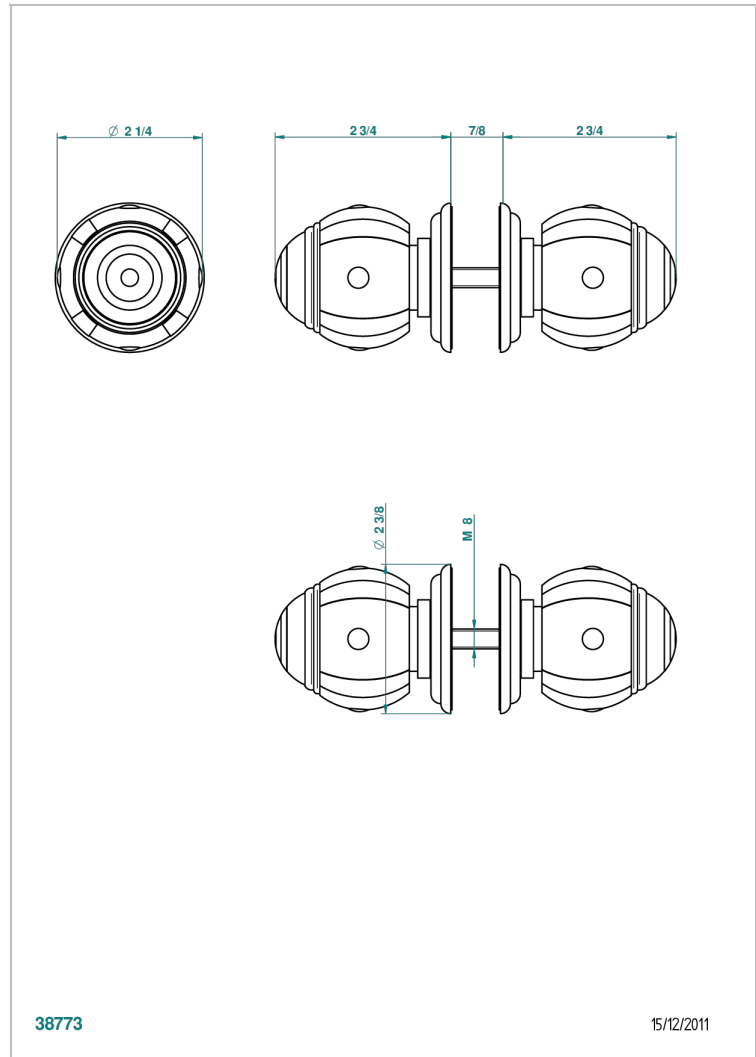

ITHAQUE PLATINUM DECOR

A7B-638V

Pair of large door knobs

THG[®]
PARIS

CHARACTERISTIC

- Ithaque Platinum decor
- Pair of large door knobs

AVAILABLE FINITIONS

Antique nickel - H28
Black ceram - D30
Blush PVD - H62
Brass color PVD - H49
Brown bronze color PVD - F33
Gold color PVD - H52