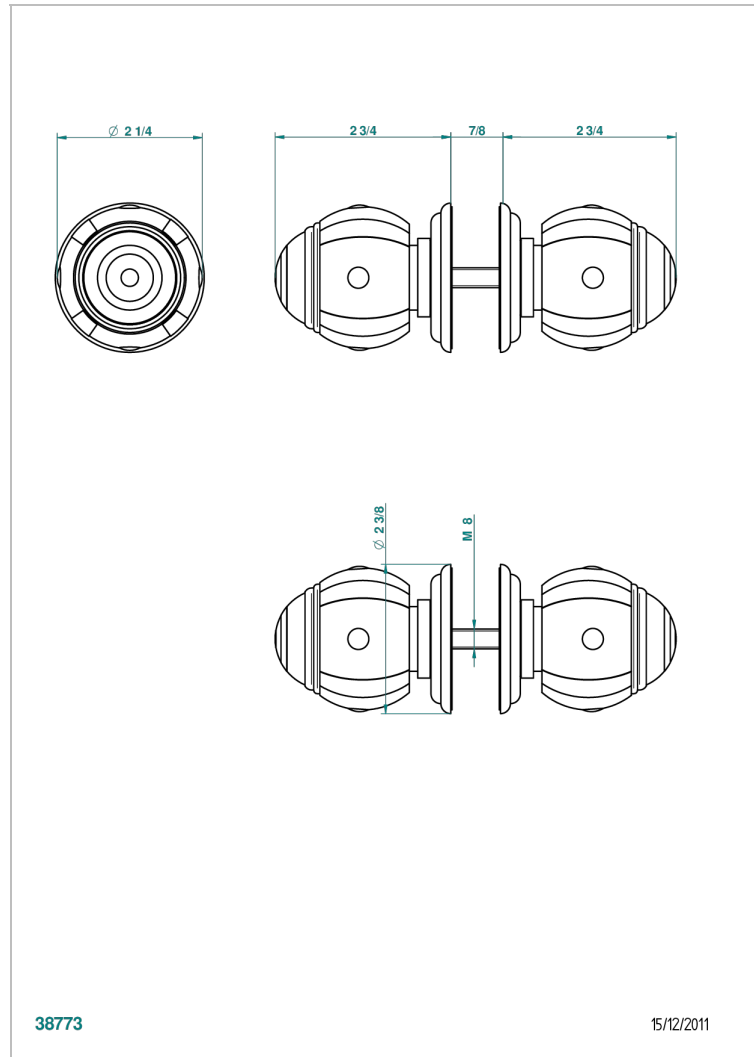

ITHAQUE PLATINUM DECOR

A7B-638V

Pair of large door knobs

THG[®]
PARIS

CHARACTERISTIC

- Ithaque Platinum decor
- Pair of large door knobs

AVAILABLE FINITIONS

Antique nickel - H28
Black ceram - D30
Blush PVD - H62
Brass color PVD - H49
Brown bronze color PVD - F33
Gold color PVD - H52