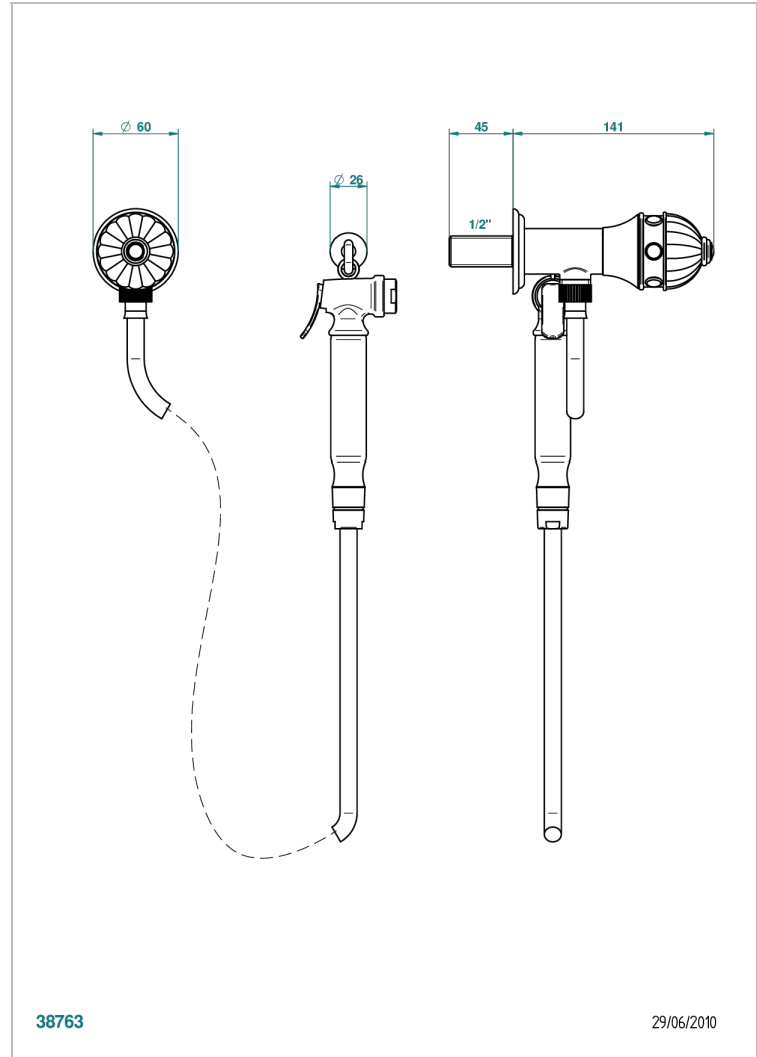

CHEVERNY MALACHITE

A1S-5840/8

THG[®]
PARIS

Wc douche set including: valve, trigger spray, reinforced hose (1.25m) and hook

CHARACTERISTIC

- ACS : 19ACCLY406

STANDARDS

TECHNICAL SPECS

- Recommandé : 3 bars (max. 5 bars) - Advised : 43,5 psi (max. 72 psi)
- 9,5 l/min à 3 bars (2.5 gpm at 43.5 psi)

AVAILABLE FINITIONS

Antique nickel - H28
Black ceram - D30
Blush PVD - H62
Brass color PVD - H49
Brown bronze color PVD - F33
Gold color PVD - H52