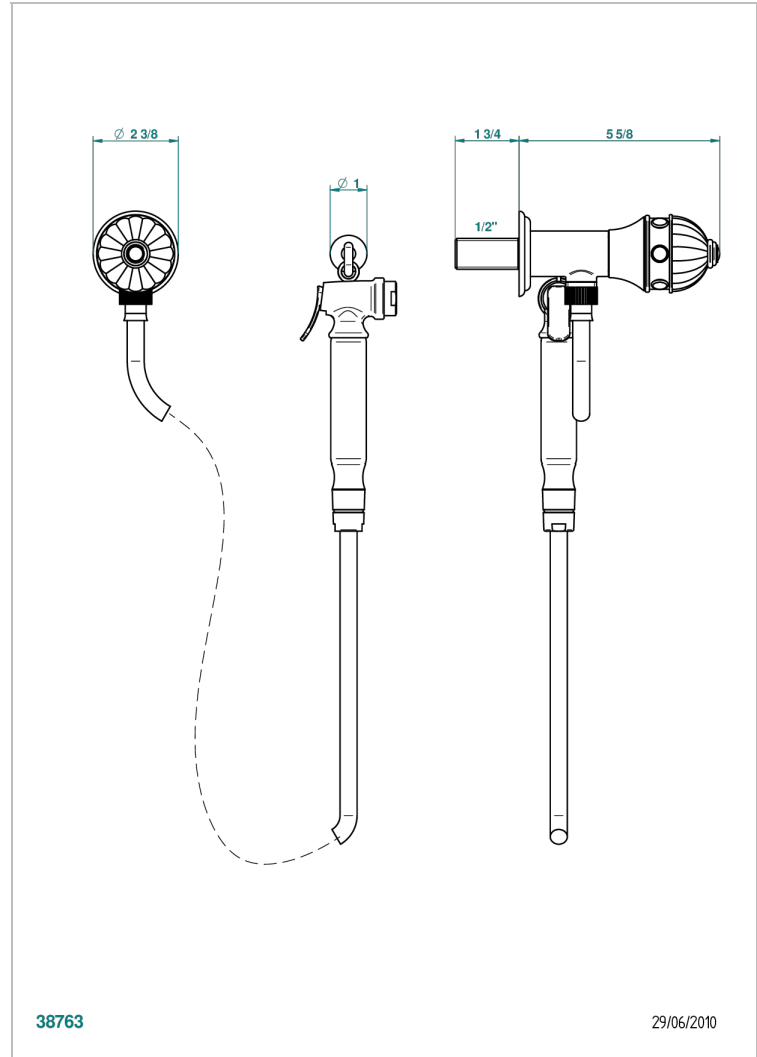

# CHEVERNY MALACHITE

A1S-5840/8

THG<sup>®</sup>  
PARIS

Wc douche set including: valve, trigger spray, reinforced hose (1.25m) and hook