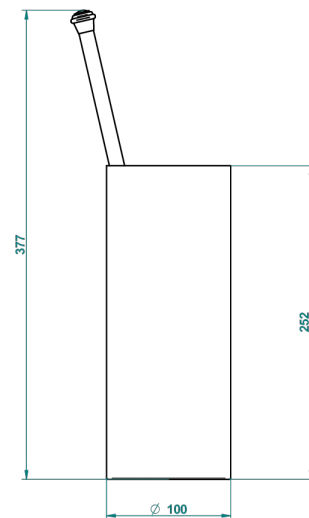

SULLY LAPIS LAZULI

A1W-4700

Free standing toilet brush holder

THG[®]
PARIS

38752

05/10/2015

CHARACTERISTIC

- Sully Lapis Lazuli
- Free standing toilet brush holder