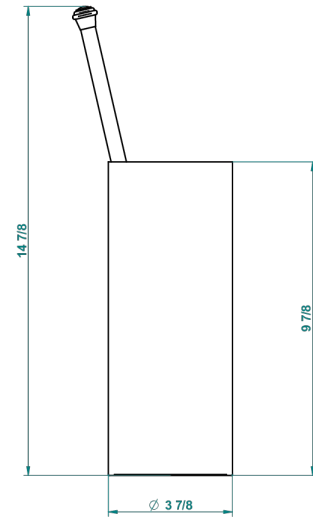

SULLY LAPIS LAZULI

A1W-4700

Free standing toilet brush holder

THG[®]
PARIS

38752

05/10/2015

CHARACTERISTIC

- Sully Lapis Lazuli
- Free standing toilet brush holder