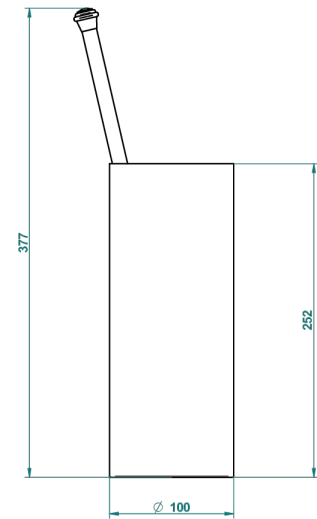

CHEVERNY LAPIS LAZULI

A1T-4700

Free standing toilet brush holder

THG[®]
PARIS

38752

05/10/2015

CHARACTERISTIC

- Cheverny Lapis Lazuli
- Free standing toilet brush holder