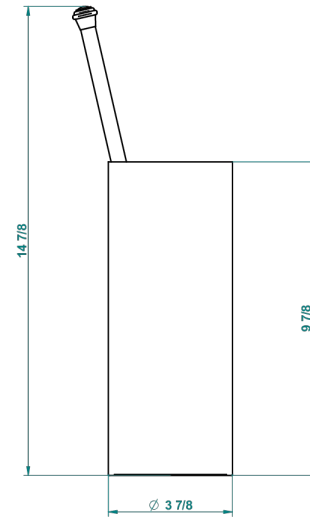

CHEVERNY LAPIS LAZULI

A1T-4700

Free standing toilet brush holder

THG[®]
PARIS

38752

05/10/2015

CHARACTERISTIC

- Cheverny Lapis Lazuli
- Free standing toilet brush holder