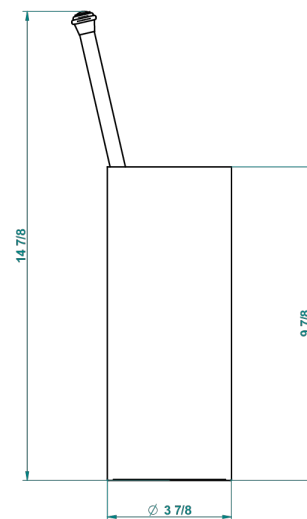

AMBOISE LAPIS LAZULI

A1K-4700

Free standing toilet brush holder

THG[®]
PARIS

38752

05/10/2015

CHARACTERISTIC

- Amboise Lapis Lazuli
- Free standing toilet brush holder