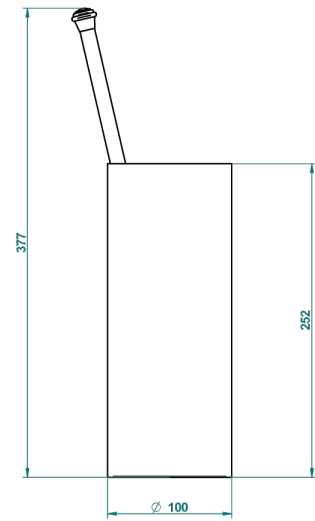

CHEVERNY MALACHITE

A1S-4700

Free standing toilet brush holder

THG[®]
PARIS

38751

05/10/2015

CHARACTERISTIC

- Cheverny Malachite
- Free standing toilet brush holder