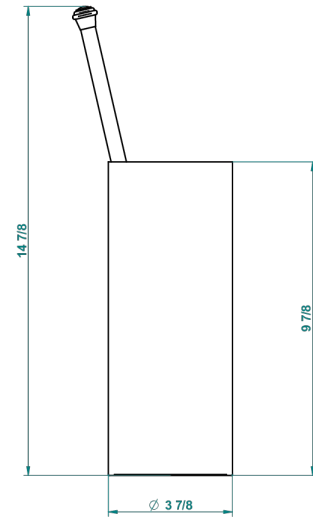

CHEVERNY MALACHITE

A1S-4700

Free standing toilet brush holder

THG[®]
PARIS

38751

05/10/2015

CHARACTERISTIC

- Cheverny Malachite
- Free standing toilet brush holder