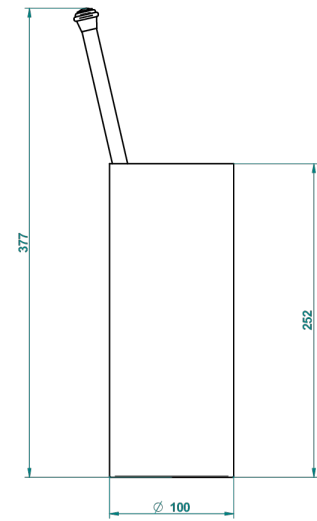

AMBOISE MALACHITE

A1J-4700

Free standing toilet brush holder

THG[®]
PARIS

38751

05/10/2015

CHARACTERISTIC

- Amboise Malachite
- Free standing toilet brush holder