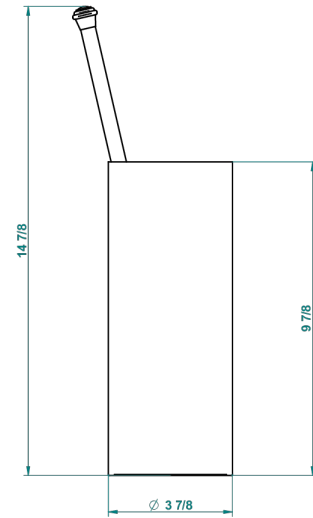

# AMBOISE MALACHITE

A1J-4700

Free standing toilet brush holder

38751

05/10/2015