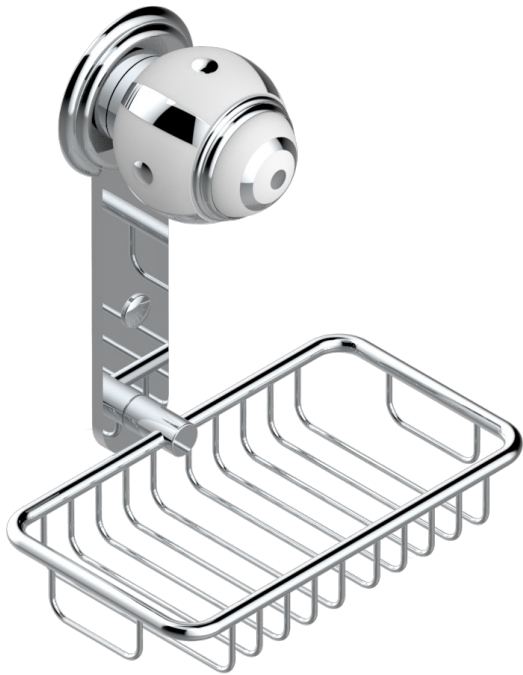

ITHAQUE PLATINUM DECOR

A7B-620

Soap basket, wall mounted 6"1/4 x 3"5/8

THG[®]
PARIS

CHARACTERISTIC

- Ithaque Platinum decor
- Soap basket, wall mounted 6"1/4 x 3"5/8

AVAILABLE FINITIONS

Black ceram - D30
Blush PVD - H62
Brass color PVD - H49
Brown bronze color PVD - F33
Chrome polished - A02
Chrome polished / gold polished - G02

Copper antique matt, coated - H07
Gold color PVD - H52
Gold mat - F07
Gold polished - F01
Graphite PVD - H64
Light coated bronze - D01

Matt Umber PVD - H67
Matt blush PVD - H60
Matt brass color PVD - H50
Matt brown bronze color PVD - F34
Matt chrome (American satin) - C02
Matt gold color PVD - H53

Matt graphite PVD - H65
Matt nickel (American satin) - C01
Matt nickel color PVD - H56
Nickel antique / Sovereign - H28
Nickel color PVD - H55
Nickel polished - B01

Soft gold - F30
Soft matt gold - F31
Umber PVD - H66