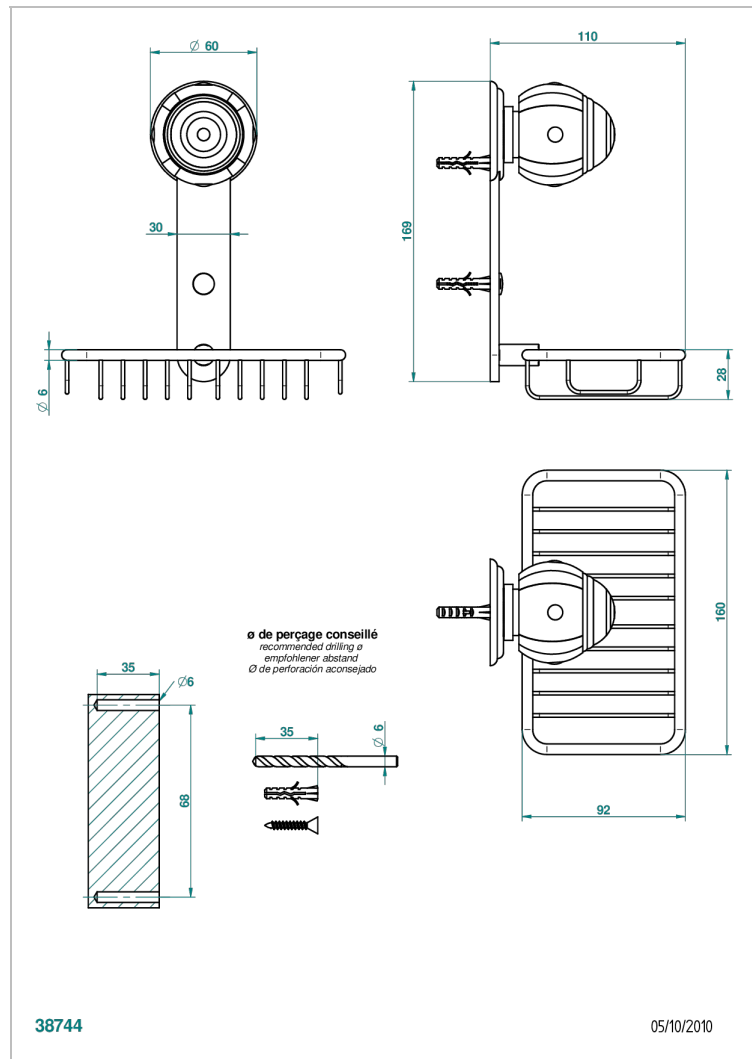

ITHAQUE PLATINUM DECOR

A7B-620

Soap basket, wall mounted 6"1/4 x 3"5/8

THG[®]
PARIS

CHARACTERISTIC

- Ithaque Platinum decor
- Soap basket, wall mounted 6"1/4 x 3"5/8

AVAILABLE FINITIONS

Black ceram - D30
Blush PVD - H62
Brass color PVD - H49
Brown bronze color PVD - F33
Chrome polished - A02
Chrome polished / gold polished - G02