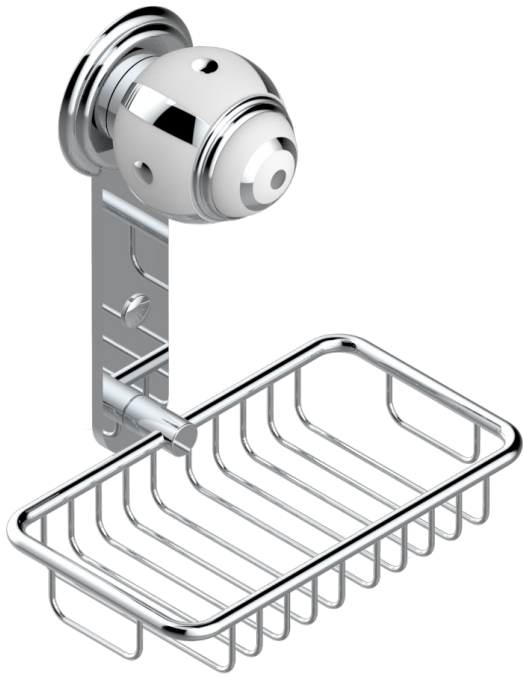

ITHAQUE PLATINUM DECOR

A7B-620

Soap basket, wall mounted 6"1/4 x 3"5/8

CHARACTERISTIC

- Ithaque Platinum decor
- Soap basket, wall mounted 6"1/4 x 3"5/8

AVAILABLE FINITIONS

Black ceram - D30
 Blush PVD - H62
 Brass color PVD - H49
 Brown bronze color PVD - F33
 Chrome polished - A02
 Chrome polished / gold polished - G02

Copper antique matt, coated - H07
 Gold color PVD - H52
 Gold mat - F07
 Gold polished - F01
 Graphite PVD - H64
 Light coated bronze - D01

Matt Umber PVD - H67
 Matt blush PVD - H60
 Matt brass color PVD - H50
 Matt brown bronze color PVD - F34
 Matt chrome (American satin) - C02
 Matt gold color PVD - H53

Matt graphite PVD - H65
 Matt nickel (American satin) - C01
 Matt nickel color PVD - H56
 Nickel antique / Sovereign - H28
 Nickel color PVD - H55
 Nickel polished - B01

Soft gold - F30
 Soft matt gold - F31
 Umber PVD - H66