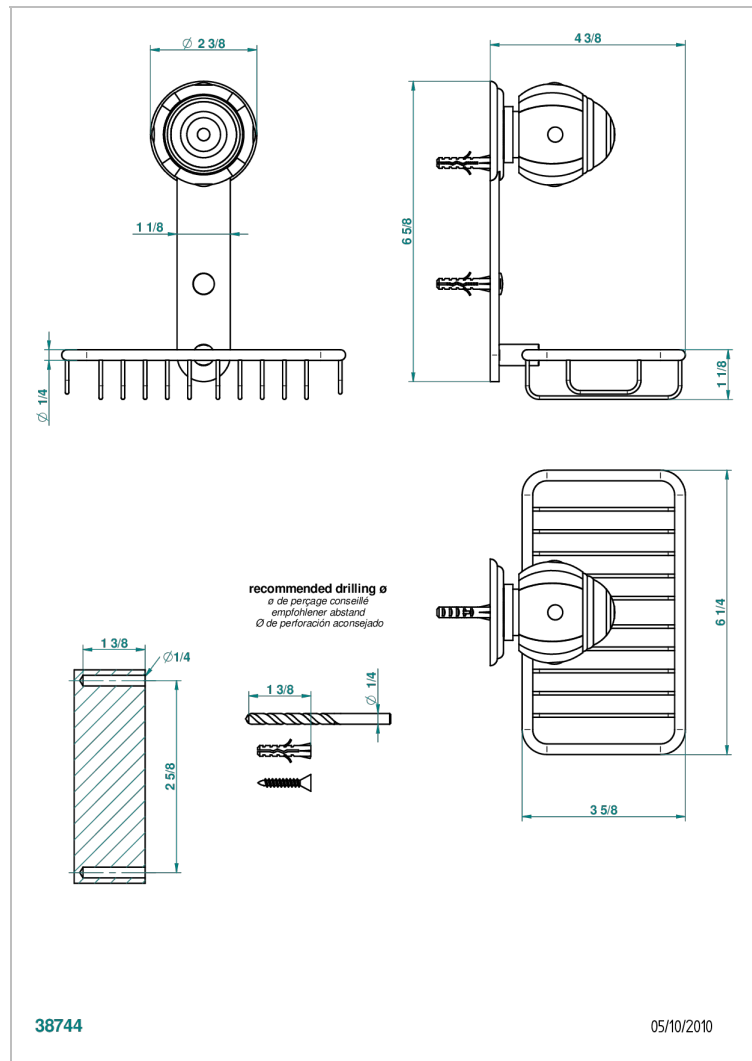

ITHAQUE PLATINUM DECOR

A7B-620

Soap basket, wall mounted 6"1/4 x 3"5/8

CHARACTERISTIC

- Ithaque Platinum decor
- Soap basket, wall mounted 6"1/4 x 3"5/8

AVAILABLE FINITIONS

Black ceram - D30
 Blush PVD - H62
 Brass color PVD - H49
 Brown bronze color PVD - F33
 Chrome polished - A02
 Chrome polished / gold polished - G02