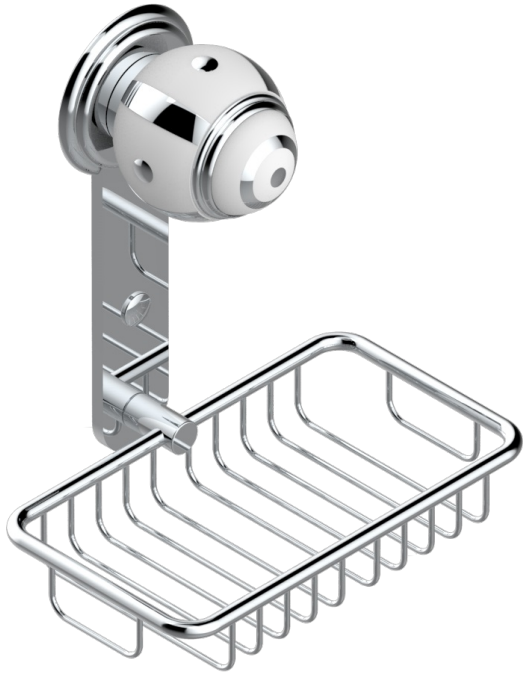

ITHAQUE PLATINUM DECOR

A7B-620

Net soap dish with flange, 160 x 95 mm

THG[®]
PARIS

CHARACTERISTIC

- Ithaque Platinum decor
- Net soap dish with flange, 160 x 95 mm

AVAILABLE FINITIONS

Antique nickel - H28
Black ceram - D30
Blush PVD - H62
Brass color PVD - H49
Brown bronze color PVD - F33
Gold color PVD - H52

Graphite PVD - H64
Lacquered light bronze - D01
Matt Umber PVD - H67
Matt blush PVD - H60
Matt brass color PVD - H50
Matt brown bronze color PVD - F34

Matt chrome - C02
Matt gold - F07
Matt gold color PVD - H53
Matt graphite PVD - H65
Matt nickel (color finish) - C01
Matt nickel color PVD - H56

Nickel color PVD - H55
Polished chrome (color finish) - A02
Polished chrome / Polished gold (color finish) - G02
Polished gold (color finish) - F01
Polished nickel - B01
Soft gold - F30

Soft matt gold - F31
Umber PVD - H66
Varnished matt antique red copper (color finish) - H07