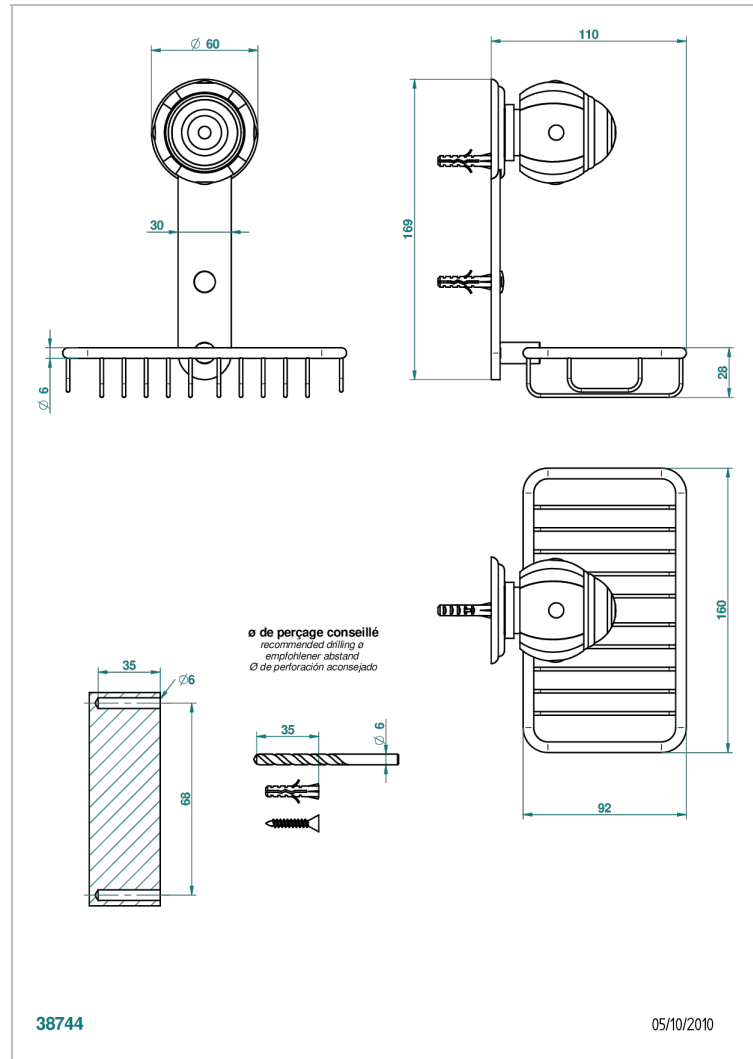

ITHAQUE PLATINUM DECOR

A7B-620

Net soap dish with flange, 160 x 95 mm

THG[®]
PARIS

CHARACTERISTIC

- Ithaque Platinum decor
- Net soap dish with flange, 160 x 95 mm

AVAILABLE FINITIONS

Antique nickel - H28
Black ceram - D30
Blush PVD - H62
Brass color PVD - H49
Brown bronze color PVD - F33
Gold color PVD - H52