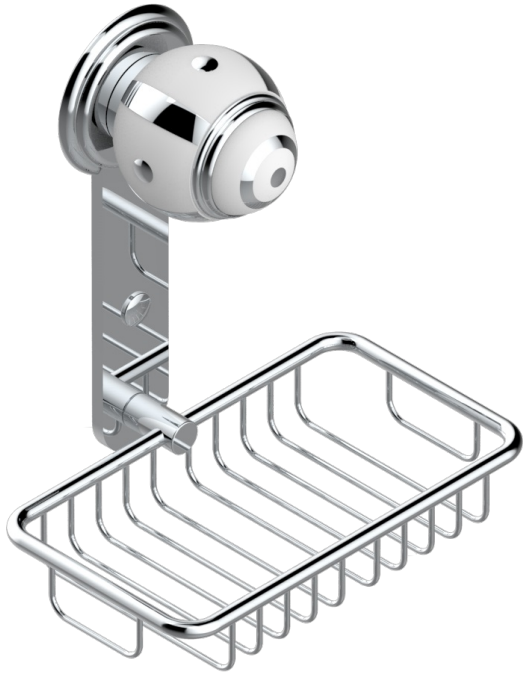

ITHAQUE PLATINUM DECOR

A7B-620

Net soap dish with flange, 160 x 95 mm

CHARACTERISTIC

- Ithaque Platinum decor
- Net soap dish with flange, 160 x 95 mm

AVAILABLE FINITIONS

Antique nickel - H28
 Black ceram - D30
 Blush PVD - H62
 Brass color PVD - H49
 Brown bronze color PVD - F33
 Gold color PVD - H52

Graphite PVD - H64
 Lacquered light bronze - D01
 Matt Umber PVD - H67
 Matt blush PVD - H60
 Matt brass color PVD - H50
 Matt brown bronze color PVD - F34

Matt chrome - C02
 Matt gold - F07
 Matt gold color PVD - H53
 Matt graphite PVD - H65
 Matt nickel (color finish) - C01
 Matt nickel color PVD - H56

Nickel color PVD - H55
 Polished chrome (color finish) - A02
 Polished chrome / Polished gold (color finish) - G02
 Polished gold (color finish) - F01
 Polished nickel - B01
 Soft gold - F30

Soft matt gold - F31
 Umber PVD - H66
 Varnished matt antique red copper (color finish) - H07