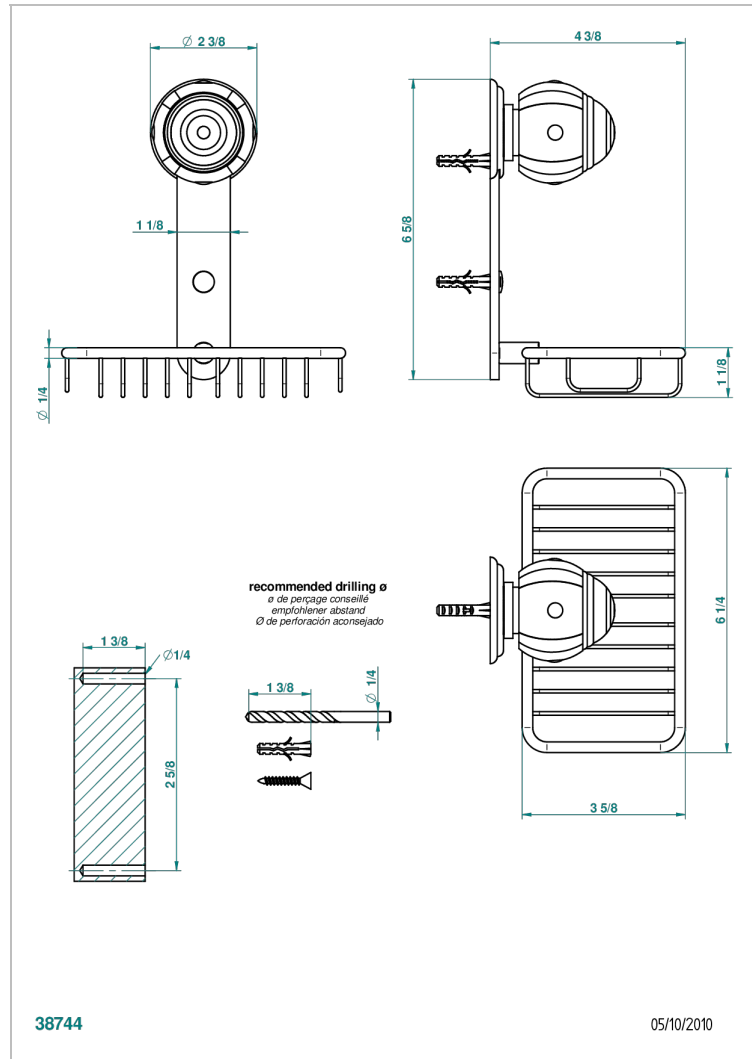

ITHAQUE PLATINUM DECOR

A7B-620

Net soap dish with flange, 160 x 95 mm

CHARACTERISTIC

- Ithaque Platinum decor
- Net soap dish with flange, 160 x 95 mm

AVAILABLE FINITIONS

Antique nickel - H28
 Black ceram - D30
 Blush PVD - H62
 Brass color PVD - H49
 Brown bronze color PVD - F33
 Gold color PVD - H52