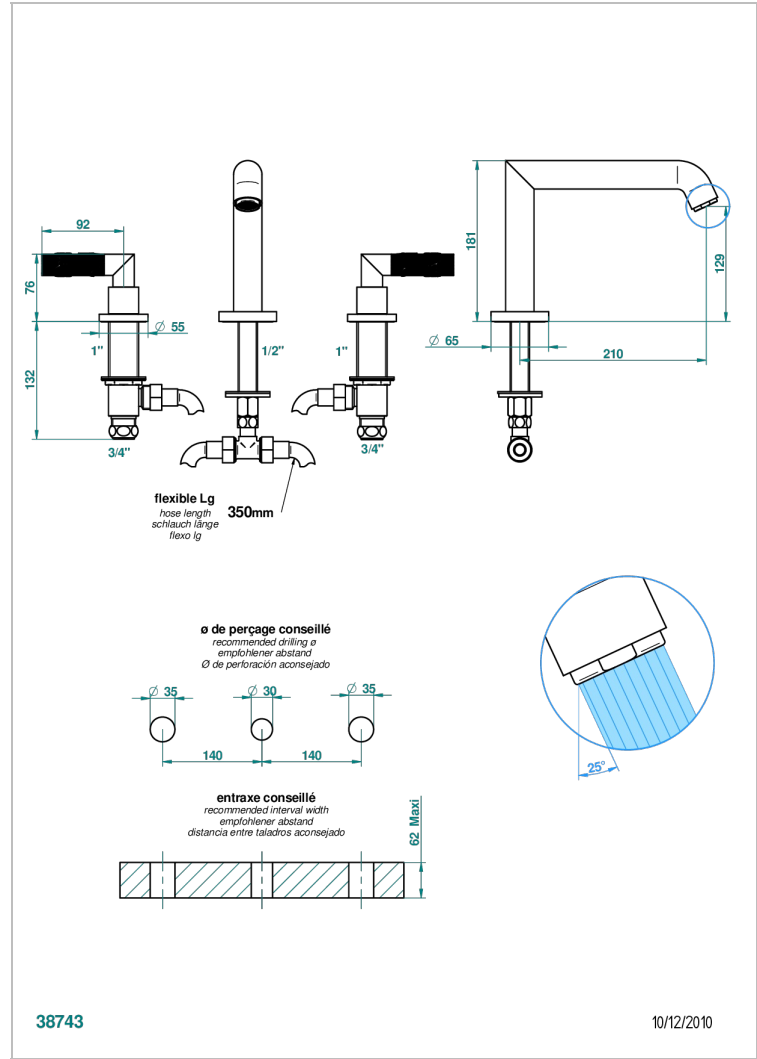

# BAMBOU CLEAR CRYSTAL

A35-25SG

Rim mounted 3-hole bath mixer, super goliath spout

## TECHNICAL SPECS

- Recommandé : 3 bars (max. 5 bars) - Advised : 43,5 psi (max. 72 psi)
- Bec : 35 l/min à 3 bars
- Spout : 9.26 gpm at 43.5 psi