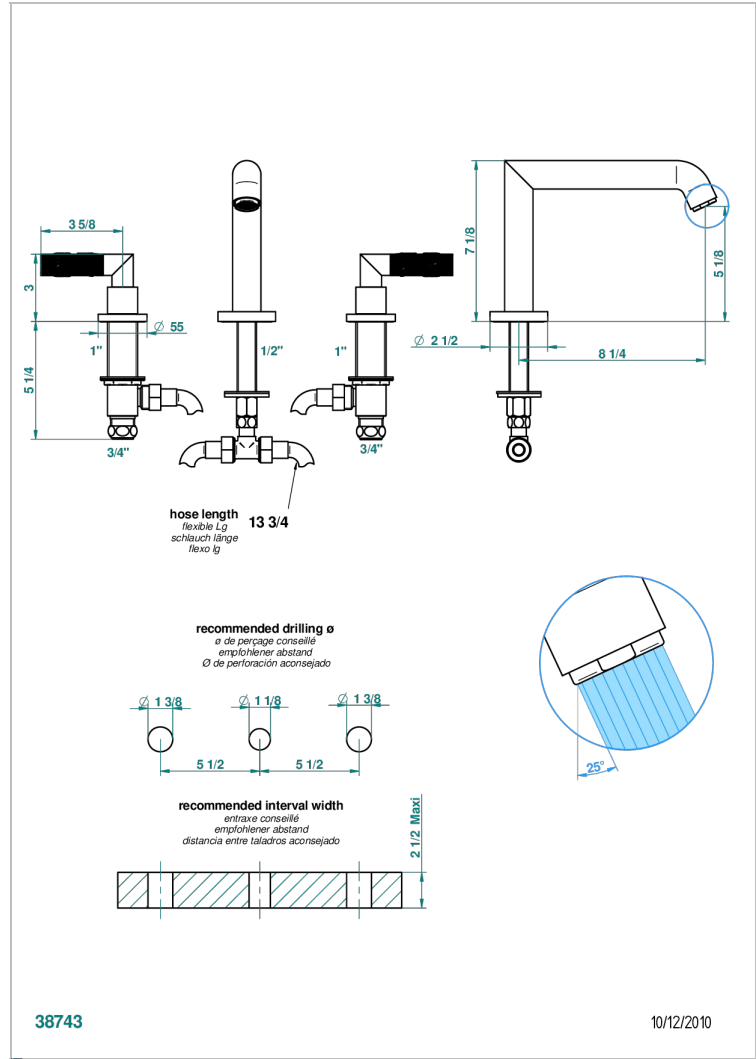

BAMBOU CLEAR CRYSTAL

A35-25SG

Rim mounted 3-hole bath mixer, super goliath spout

CHARACTERISTIC

- ACS : 18ACCLY403
- NF : NF EN 200 - IID/A - Chrome

TECHNICAL SPECS

- Recommandé : 3 bars (max. 5 bars) - Advised : 43,5 psi (max. 72 psi)
- Bec : 35 l/min à 3 bars
- Spout : 9.26 gpm at 43.5 psi