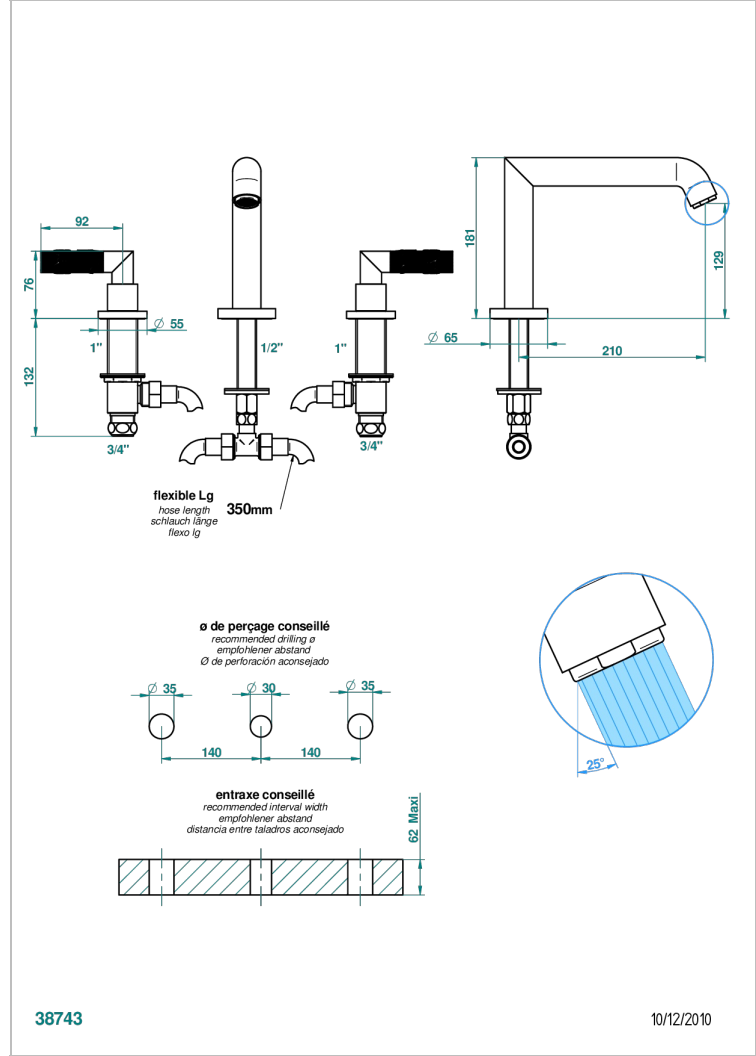

# BAMBOU CLEAR CRYSTAL

A35-25SG

Rim mounted 3-hole bath mixer, super goliath spout

## TECHNICAL SPECS

- Recommandé : 3 bars (max. 5 bars) - Advised : 43,5 psi (max. 72 psi)
- Bec : 35 l/min à 3 bars
- Spout : 9.26 gpm at 43.5 psi